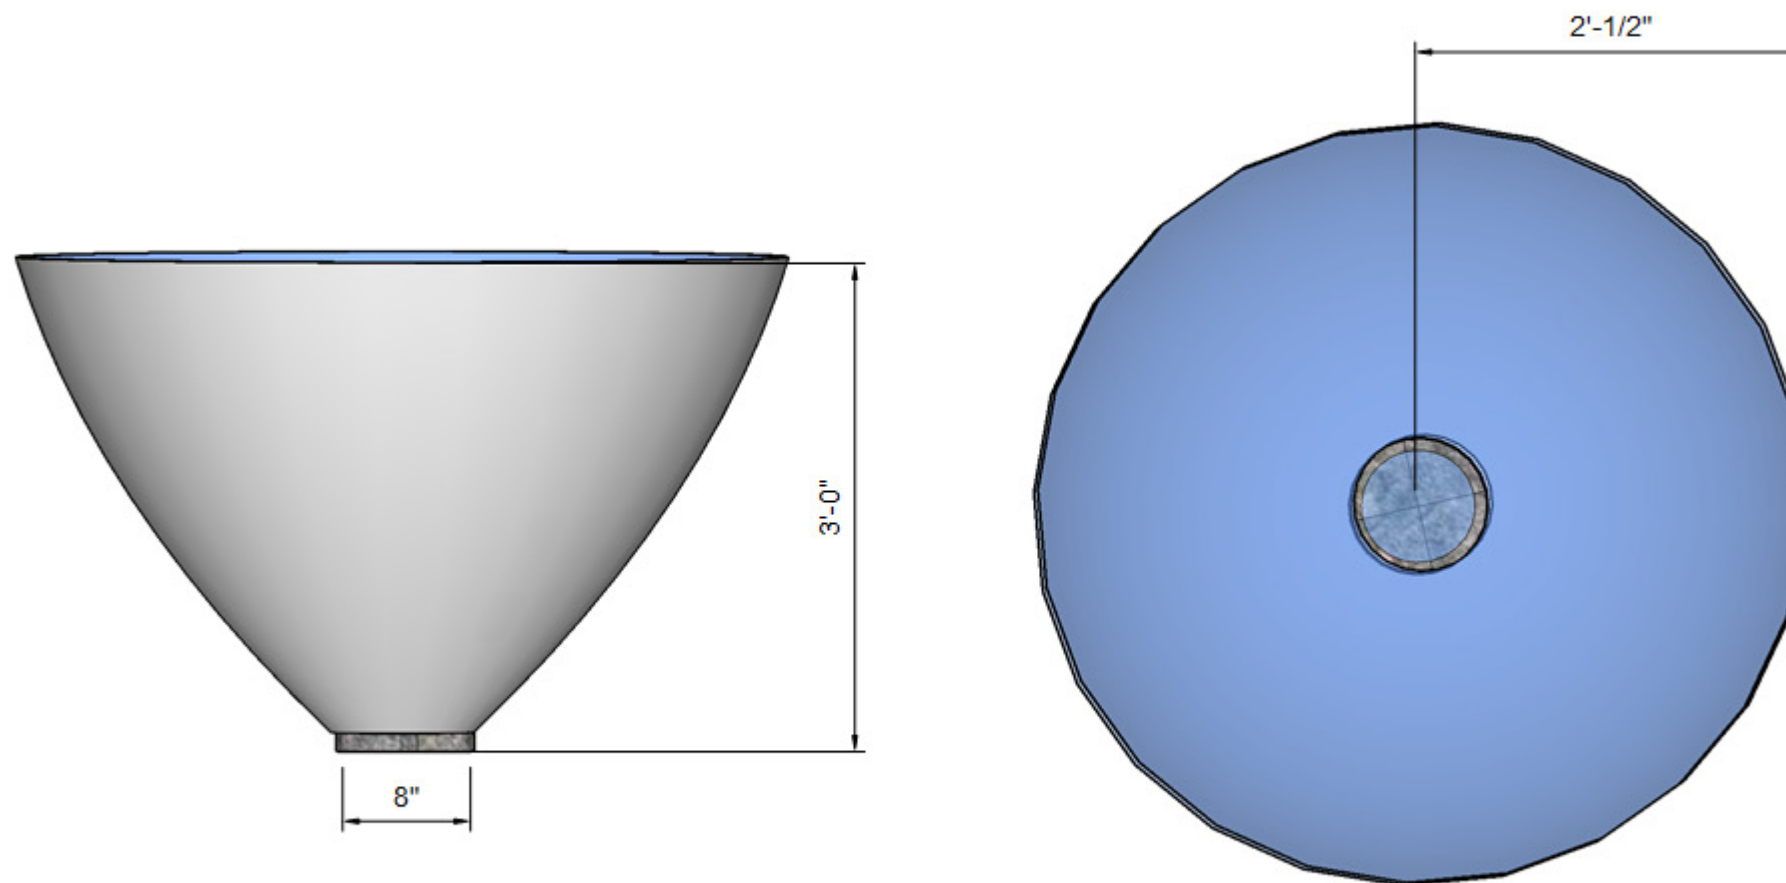

Drawing No.  
cymatic bowl  
D.01

Vision by Janelle Sochet