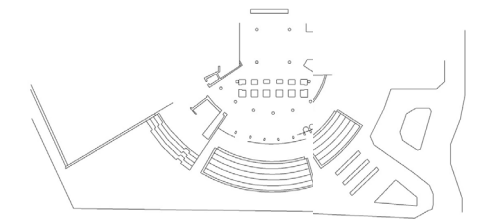

# Visual Identity System

earth within

Project:  
earth within

Location:  
Brooklyn Museum and  
Botanic Gardens

Partners:  
BKm Teens and CITYarts

Key Plan:

Scale:

Date: 12.2023