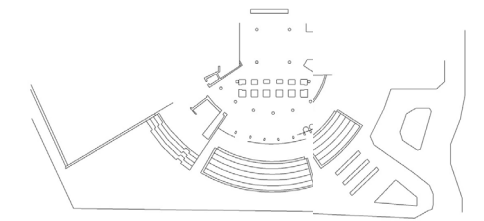

# Finish Schedule

Project:  
earth within

Location:  
Brooklyn Museum and  
Botanic Gardens

Partners:  
BKm Teens and CITYarts

Key Plan:

Scale:

Date: 12.2023

Drawing No.