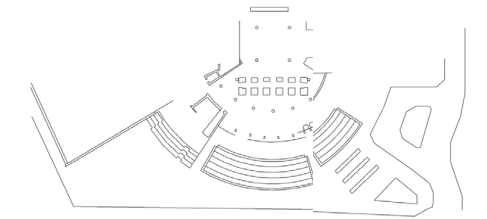

# Finish Schedule

Project:  
earth within

Location:  
Brooklyn Museum and  
Botanic Gardens

Partners:  
BKm Teens and CITYarts

Key Plan:

Scale:

Date: 12.2023

Drawing No.