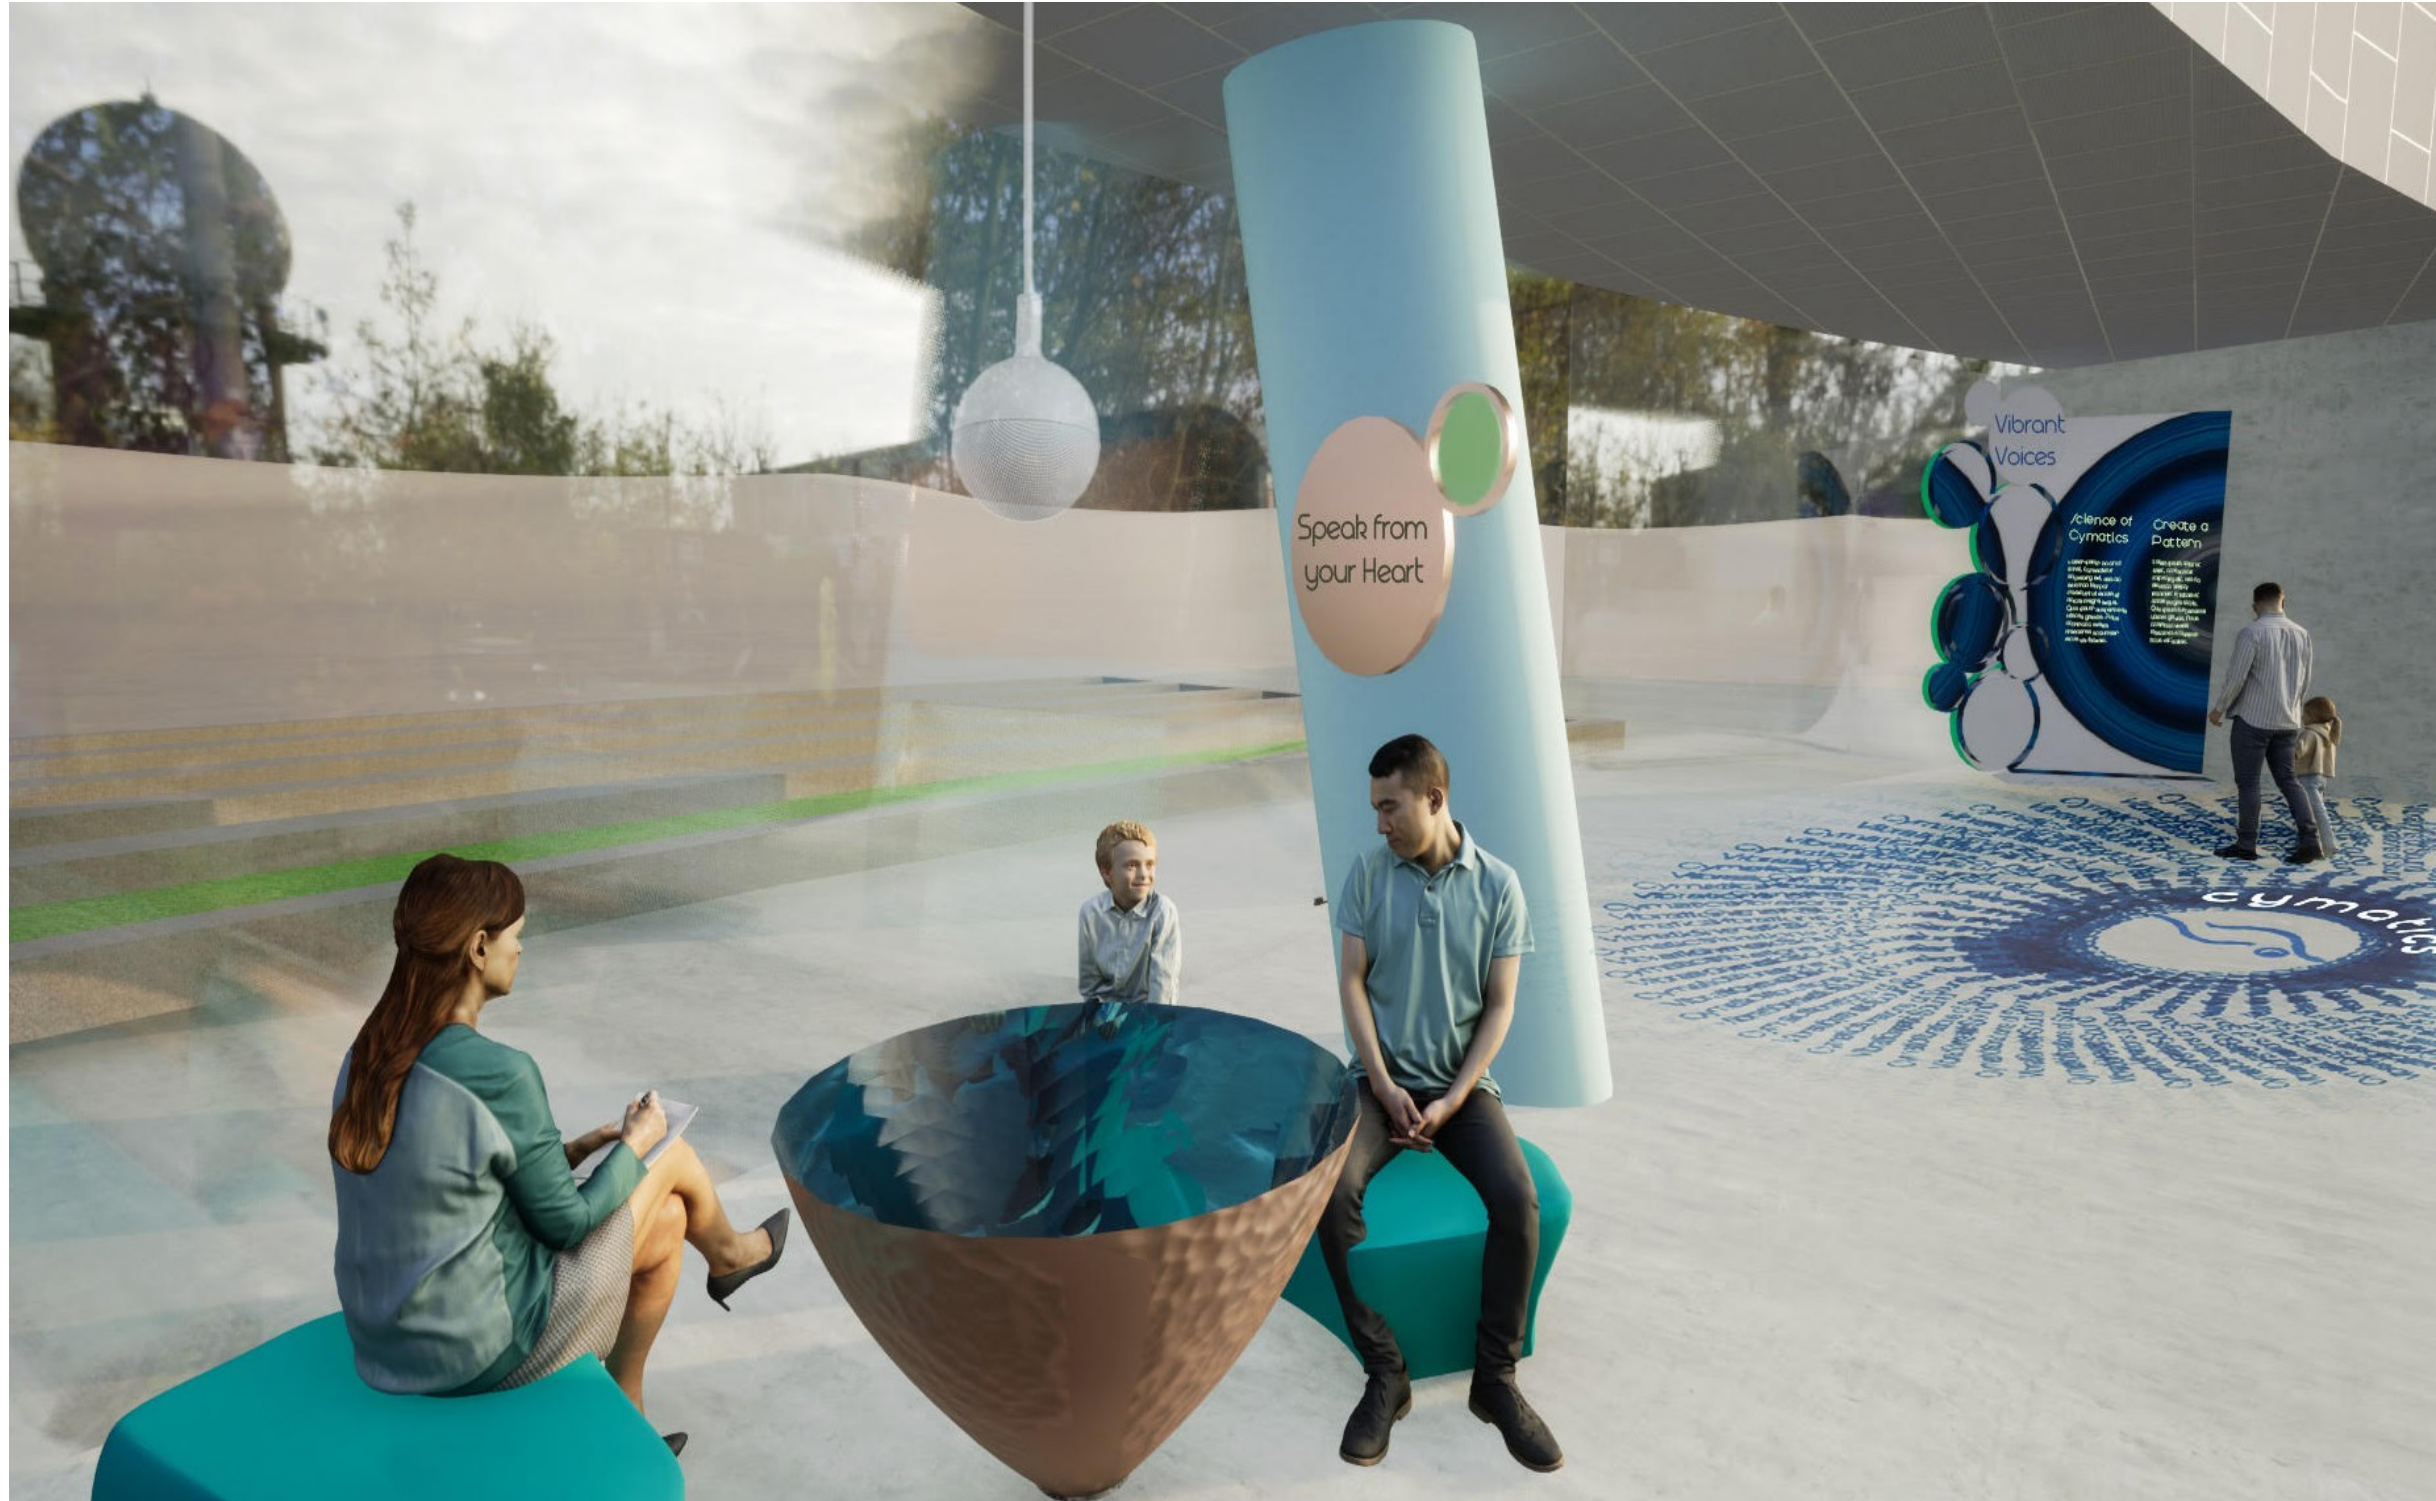

Vibrational Voices

earth within