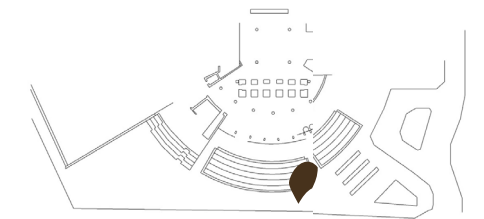

# Sonic Reverb

earthwithin

Project:  
earth within

Location:  
Brooklyn Museum and  
Botanic Gardens

Partners:  
BKm Teens and CITYarts

Key Plan:

Scale:

Date: 12.2023