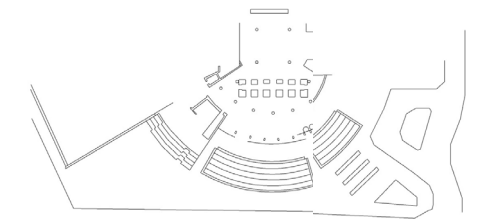

Lighting and Media

Code	Type	Manufacturer	Description	Location	Image
V11H944820	Projector	ESPON	Projection System: High-aperture Epson® 3LCD, 3-chip technology Native Resolution: WUXGA with 4K Enhancement1 (1920 x 1200 x 2) Color Brightness: 30,000F	Indoor (see AV Plan)	
PC640	Hanging pendant speaker	OUTDOOR SPEAKER DEPOT	6.5" Hanging Pendant Speaker, Built-In 70V w/ Reinforced Cable Suspension, Black or White - PC640	Indoor (see AV Plan)	
TS-A1676R	6-1/2" 3-Way Speaker	Pionner	320 Watts Max Power (50 Watts Nominal) New Multilayer Mica Matrix Cone Design for Optimum Sound Reproduction and Responsiveness Lightweight Elastic Polymer Surround	Cymatic Bowls	
F100	Foresta System	MOGU		Cymatic Bowls	

Project:
earth within

Location:
Brooklyn Museum and Botanic Gardens

Partners:
BKm Teens and CITYarts

Key Plan:

Scale:

Date: 12.2023

Drawing No.

Vision by Janelle Sochet