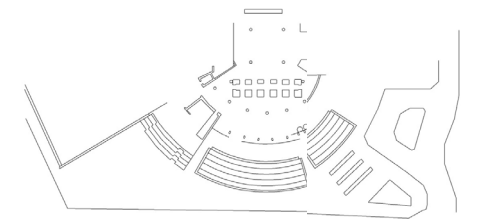

Vision by Janelle Sochet

Project:  
earth within

Location:  
Brooklyn Museum and  
Botanic Gardens

Partners:  
BKm Teens and CITYarts

Key Plan:

Scale:

Date: 12.2023

Drawing No.