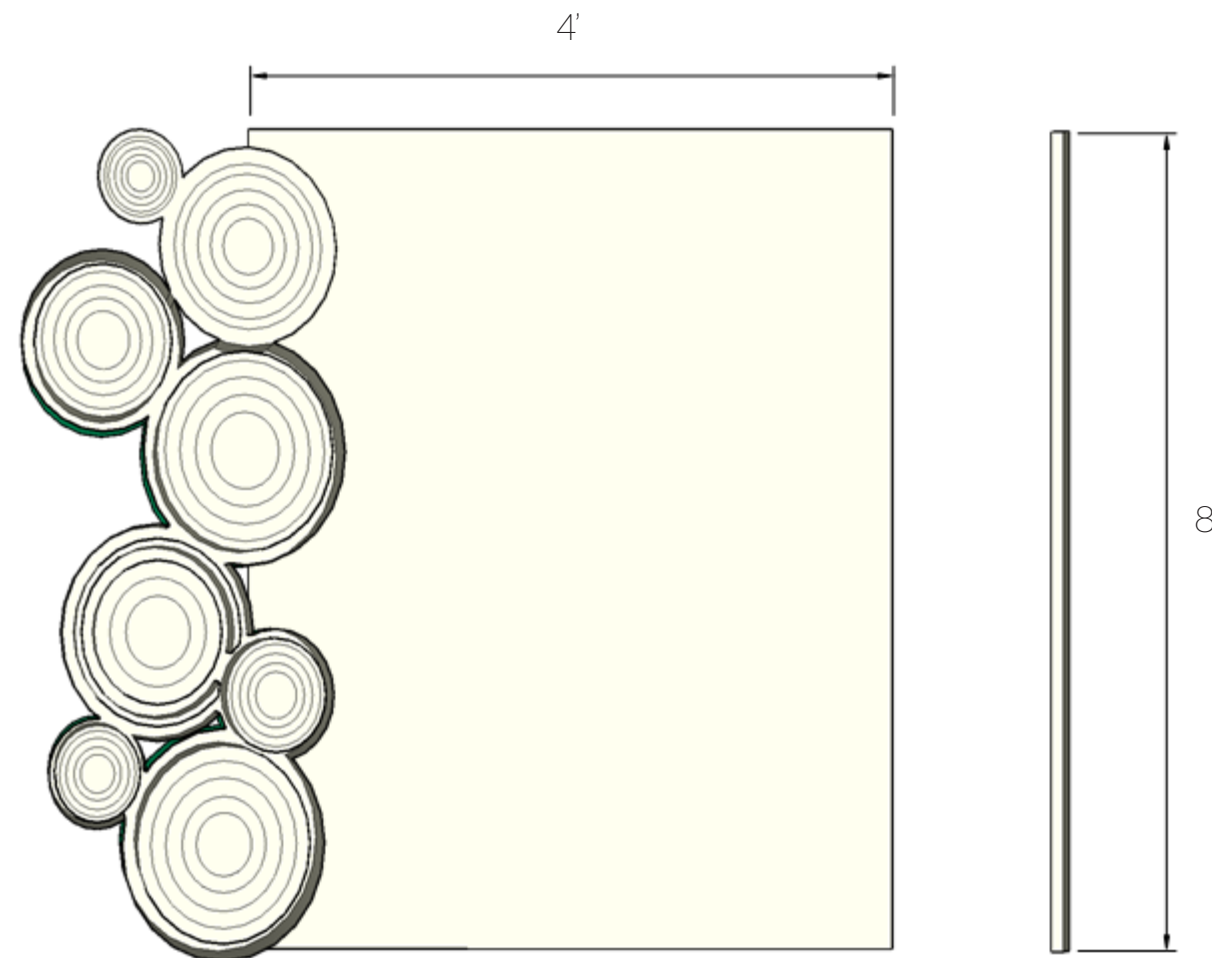

General Infographic

earthwithin

Project:
earth within

Location:
Brooklyn Museum and
Botanic Gardens

Partners:
BKm Teens and CITYarts

Key Plan:

Scale: 3"=1'

Date: 12.2023

Drawing No.

info panel
SC.01

Vision by Janelle Sochet