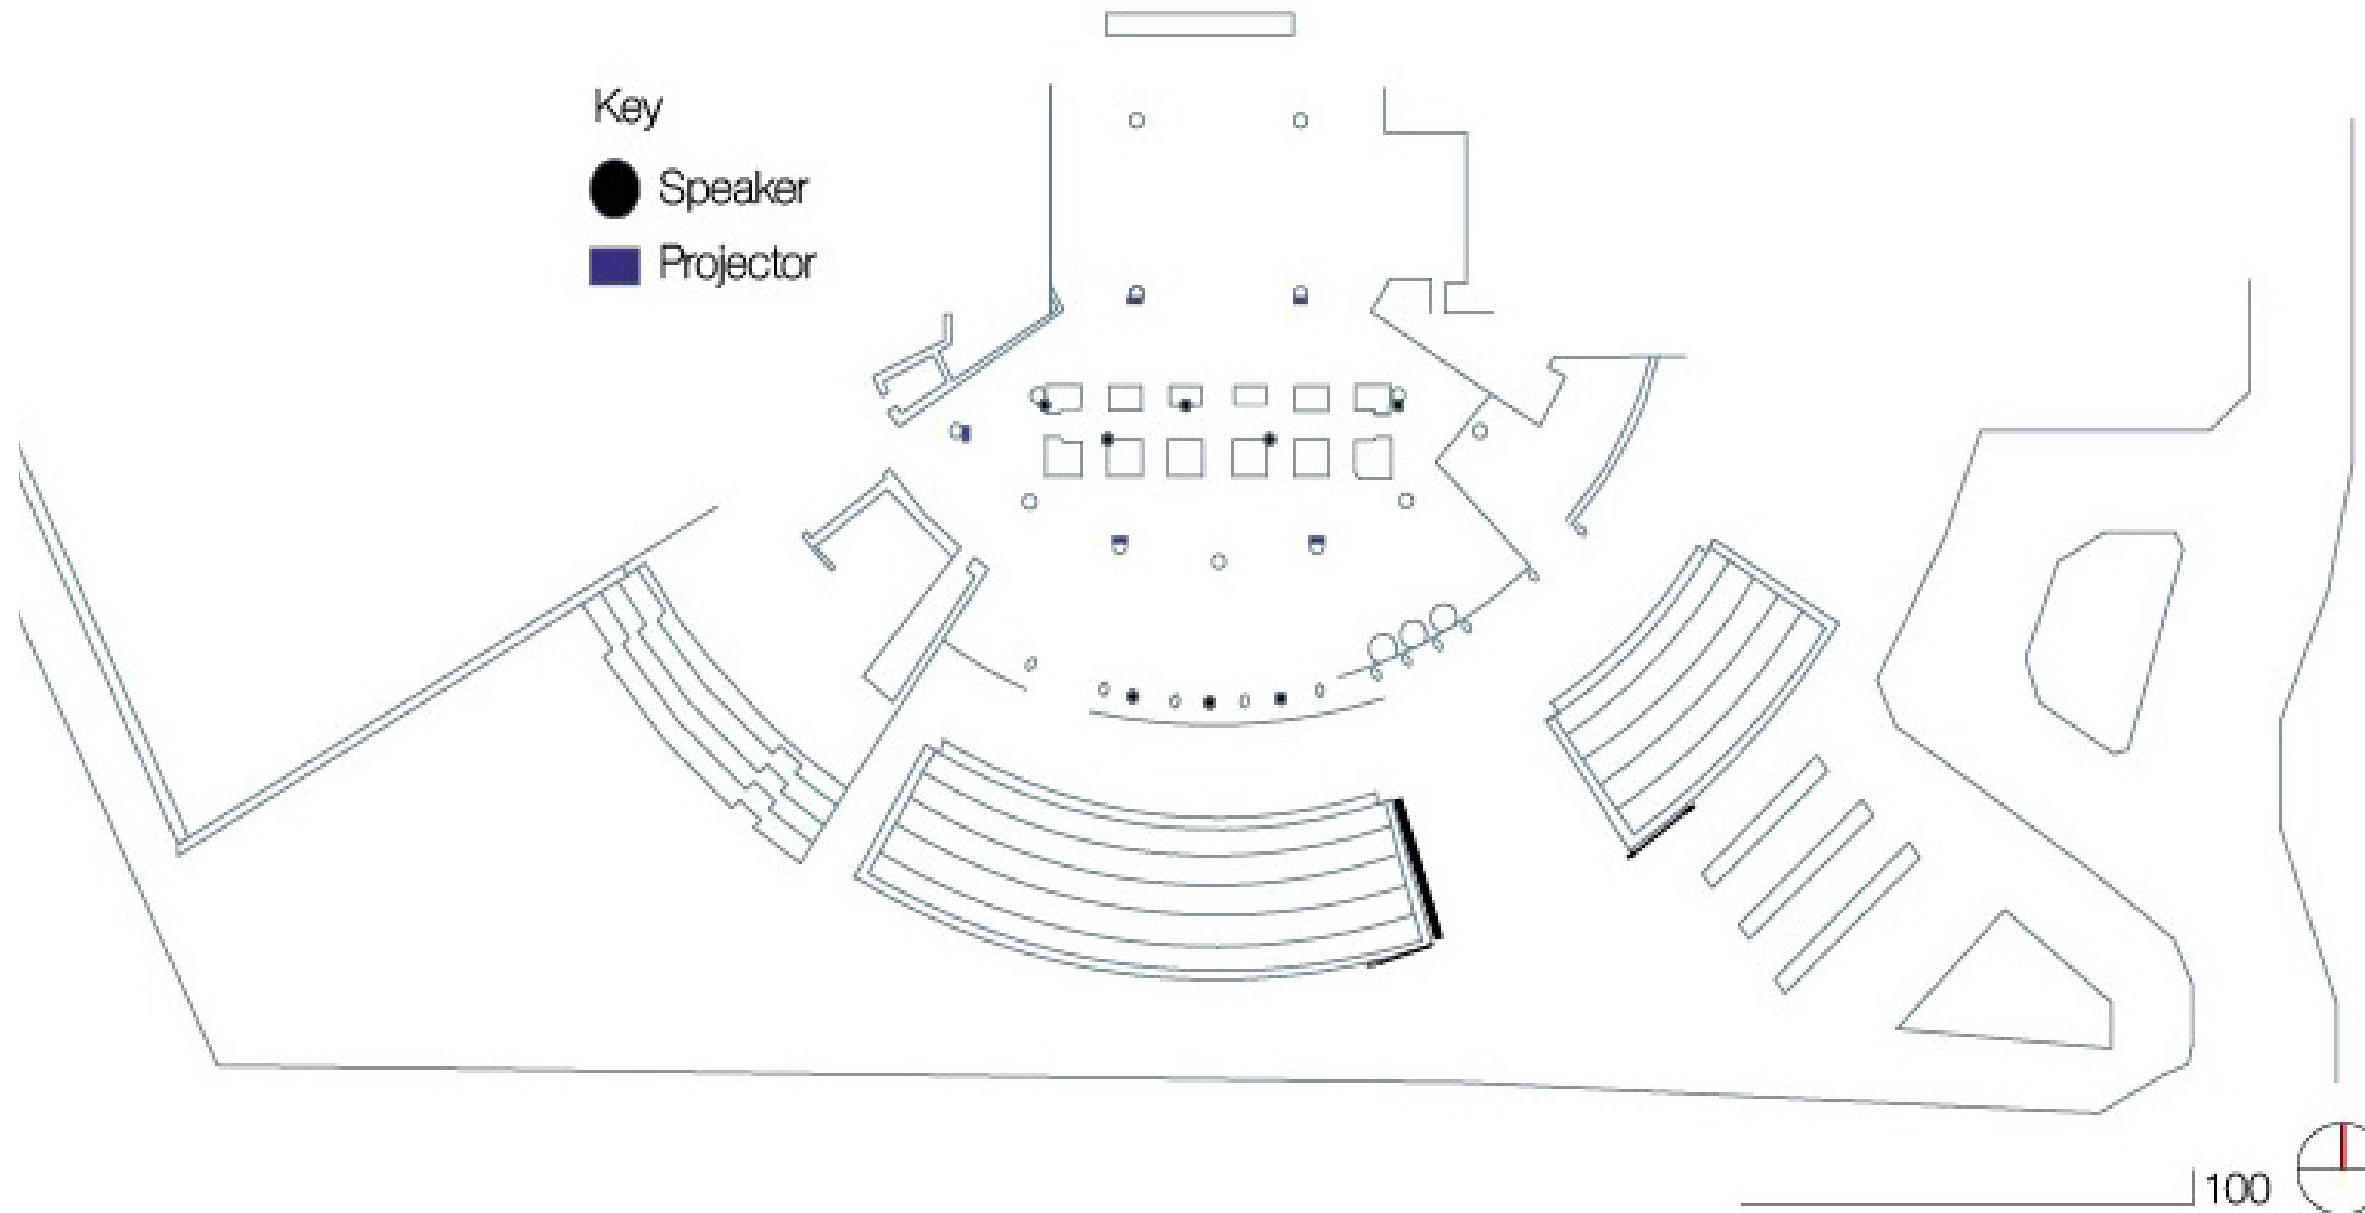

# Lighting and Media

Project:  
earth within

Location:  
Brooklyn Museum and  
Botanic Gardens

Partners:  
BKm Teens and CITYarts

Key Plan:

Scale:

Date: 12.2023

Drawing No.