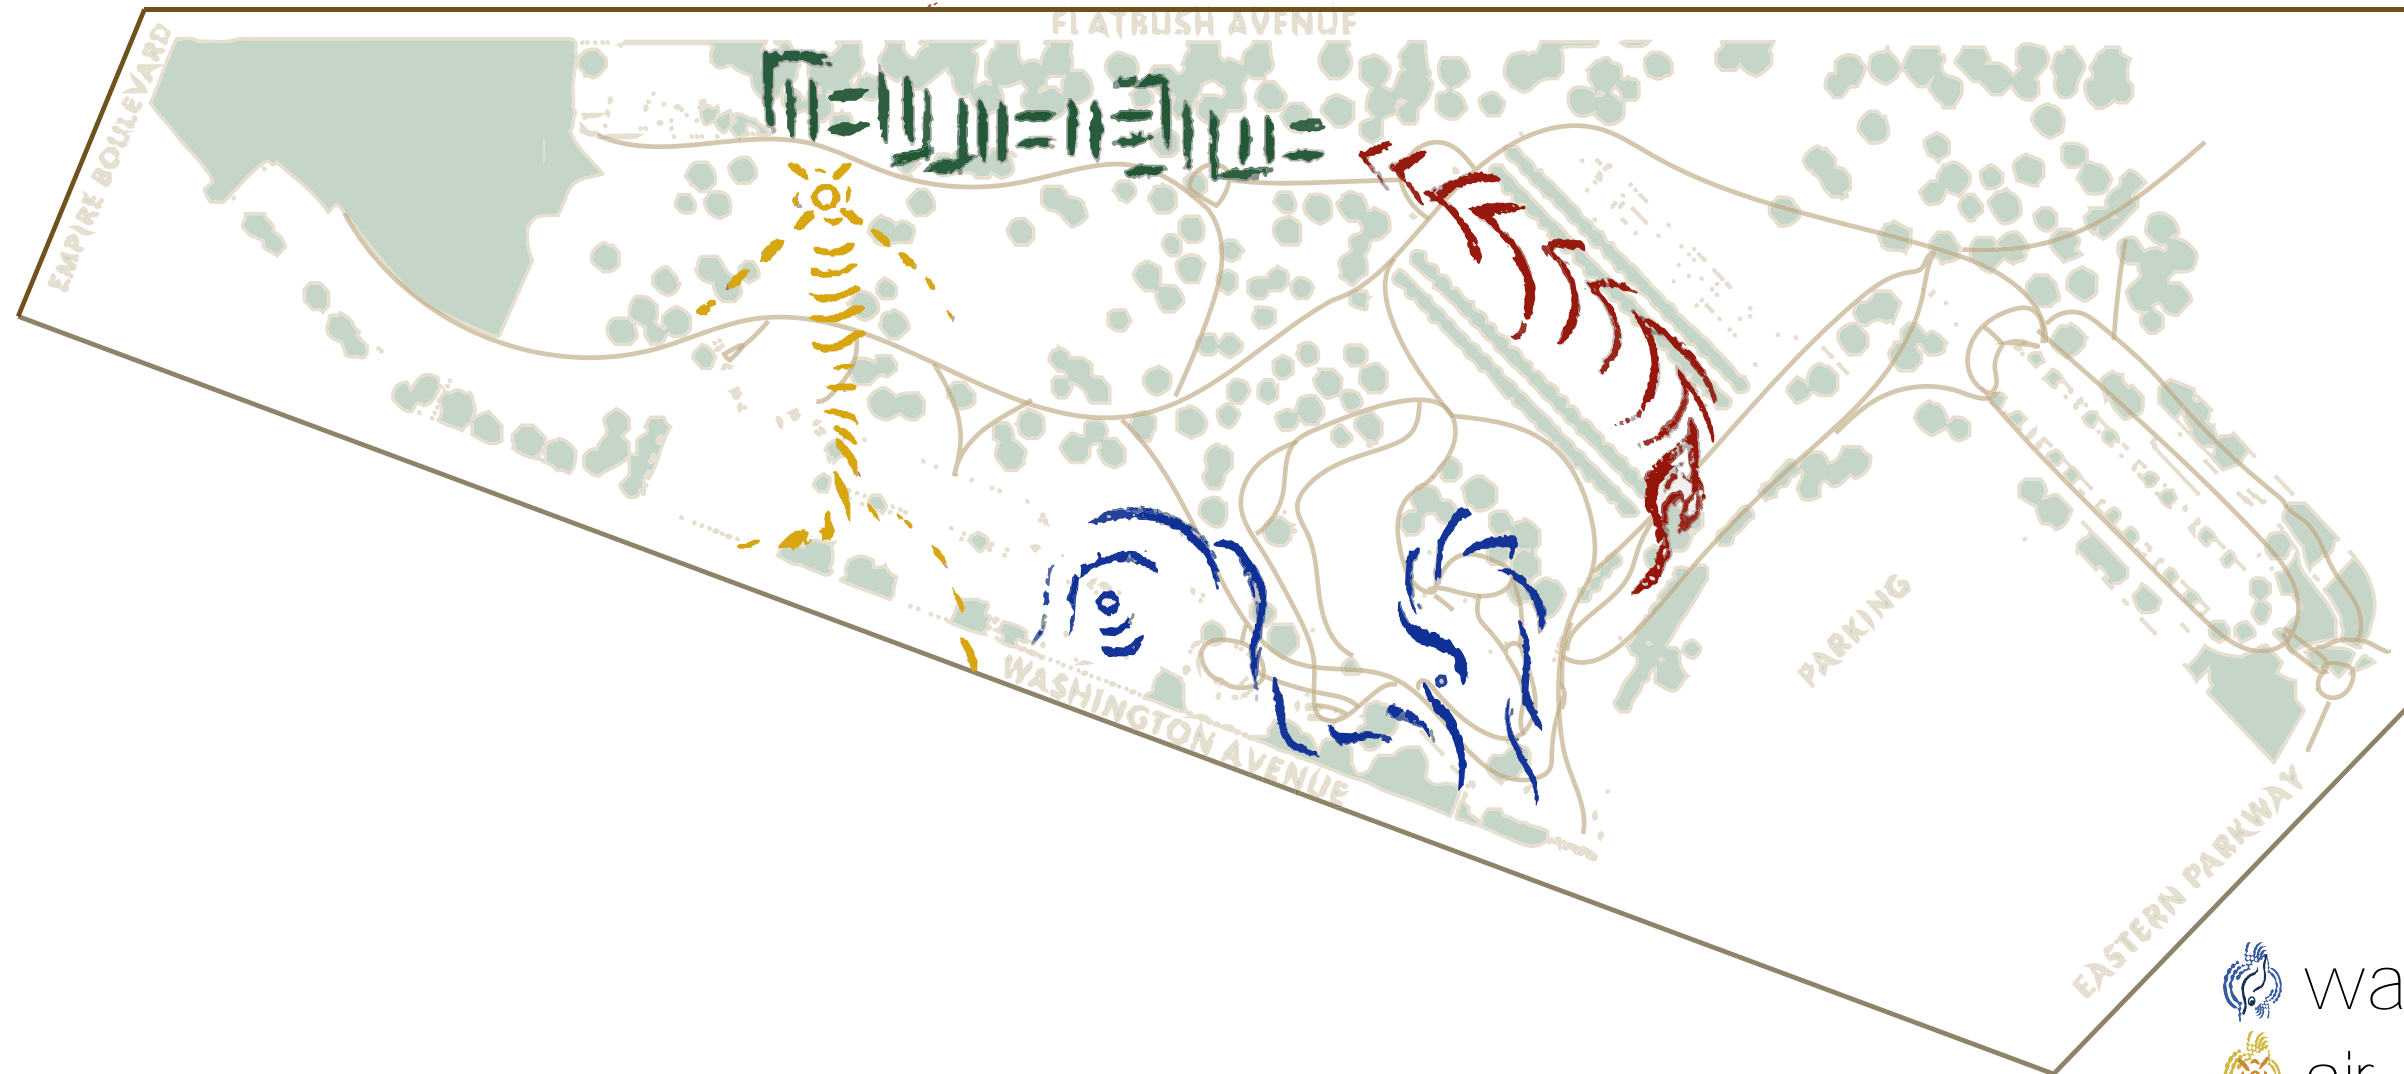

Lumi Guide (Botanic Garden Map)

earthwithin

- water
- air
- earth
- fire

Project:
earth within

Location:
Brooklyn Museum and
Botanic Gardens

Partners:
BKm Teens and CITYarts

Key Plan: