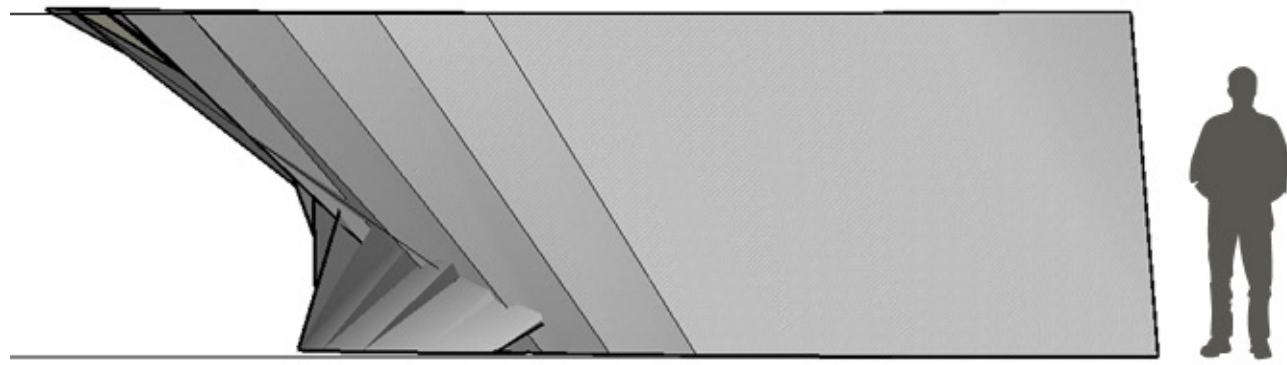

Design 3 (Garden)

earth within

Project:
earth within

Location:
Brooklyn Museum and
Botanic Gardens

Partners:
BKm Teens and CITYarts

Key Plan:

Scale:

Date: 12.2023

Drawing No.
Garden Mural
D.04

Vision by Janelle Sochet