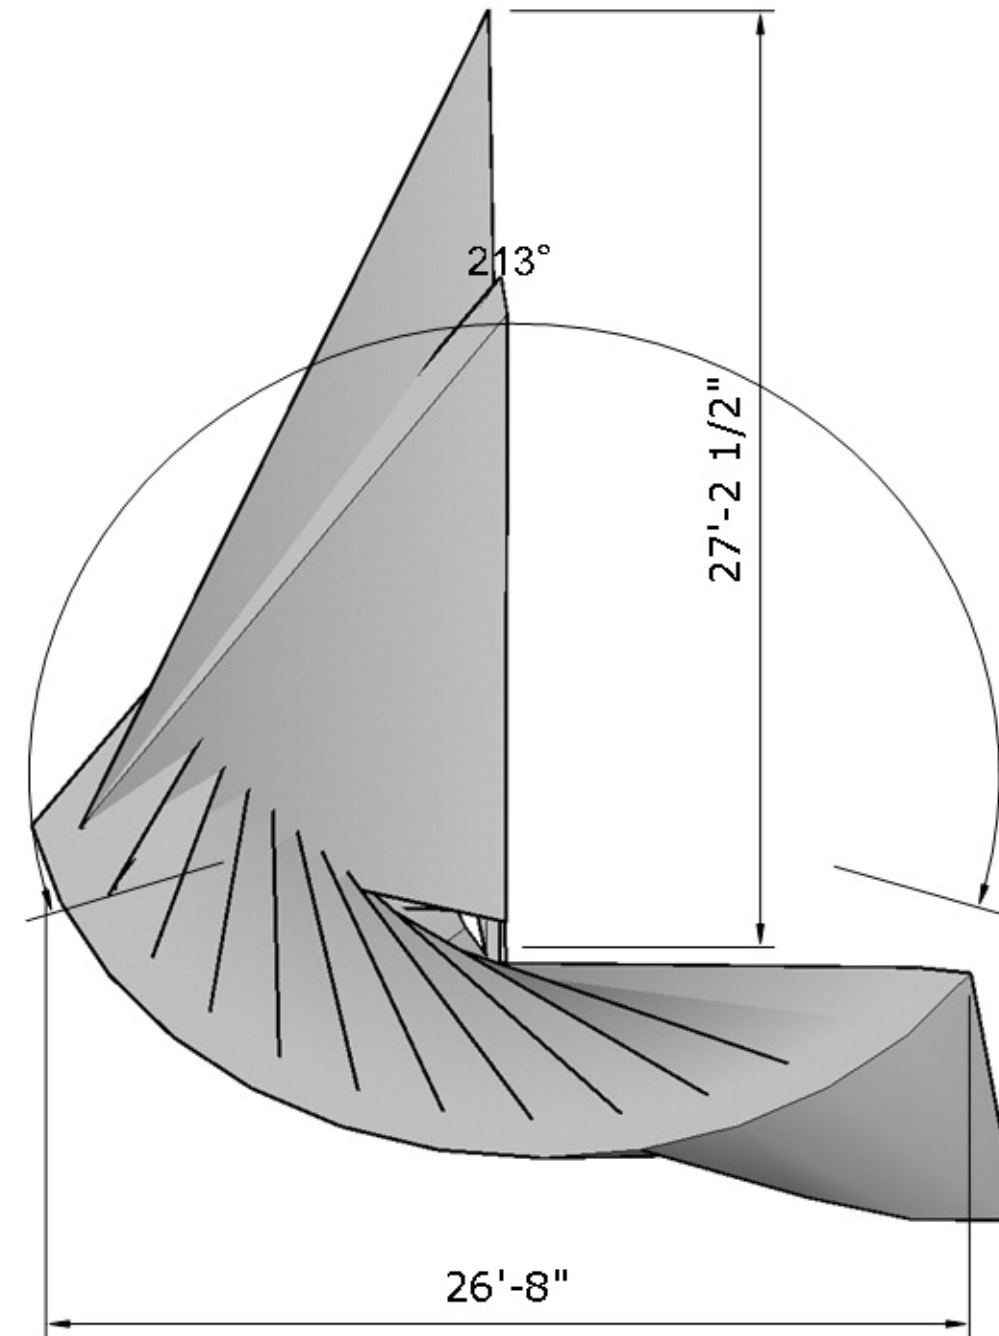

Design 3 (Garden)

earth within

Project:
earth within

Location:
Brooklyn Museum and
Botanic Gardens

Partners:
BKm Teens and CITYarts

Key Plan:

Scale:

Date: 12.2023

Drawing No.
Garden Mural
D.04

Vision by Janelle Sochet