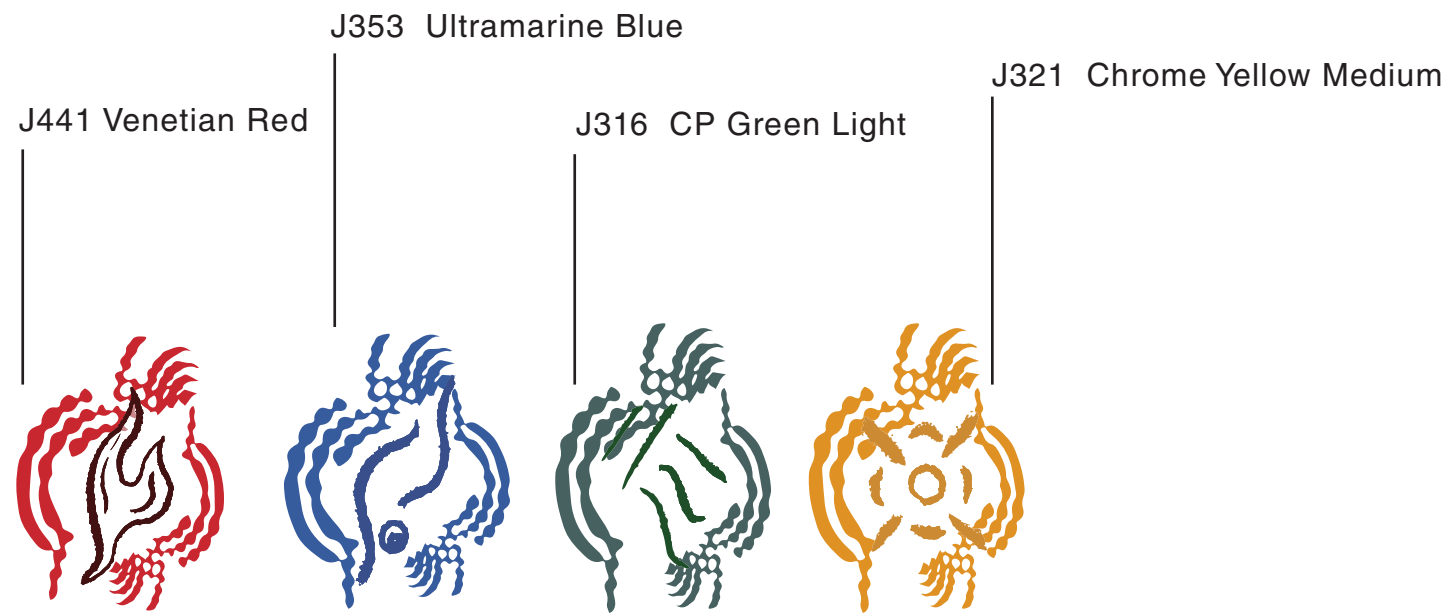

Drawing No.

Vision by Janelle Sochet

# Color Palette

earthwithin

Project:  
earth within

Location:  
Brooklyn Museum and  
Botanic Gardens

Partners:  
BKm Teens and CITYarts

Key Plan:

Scale:

Date: 12.2023