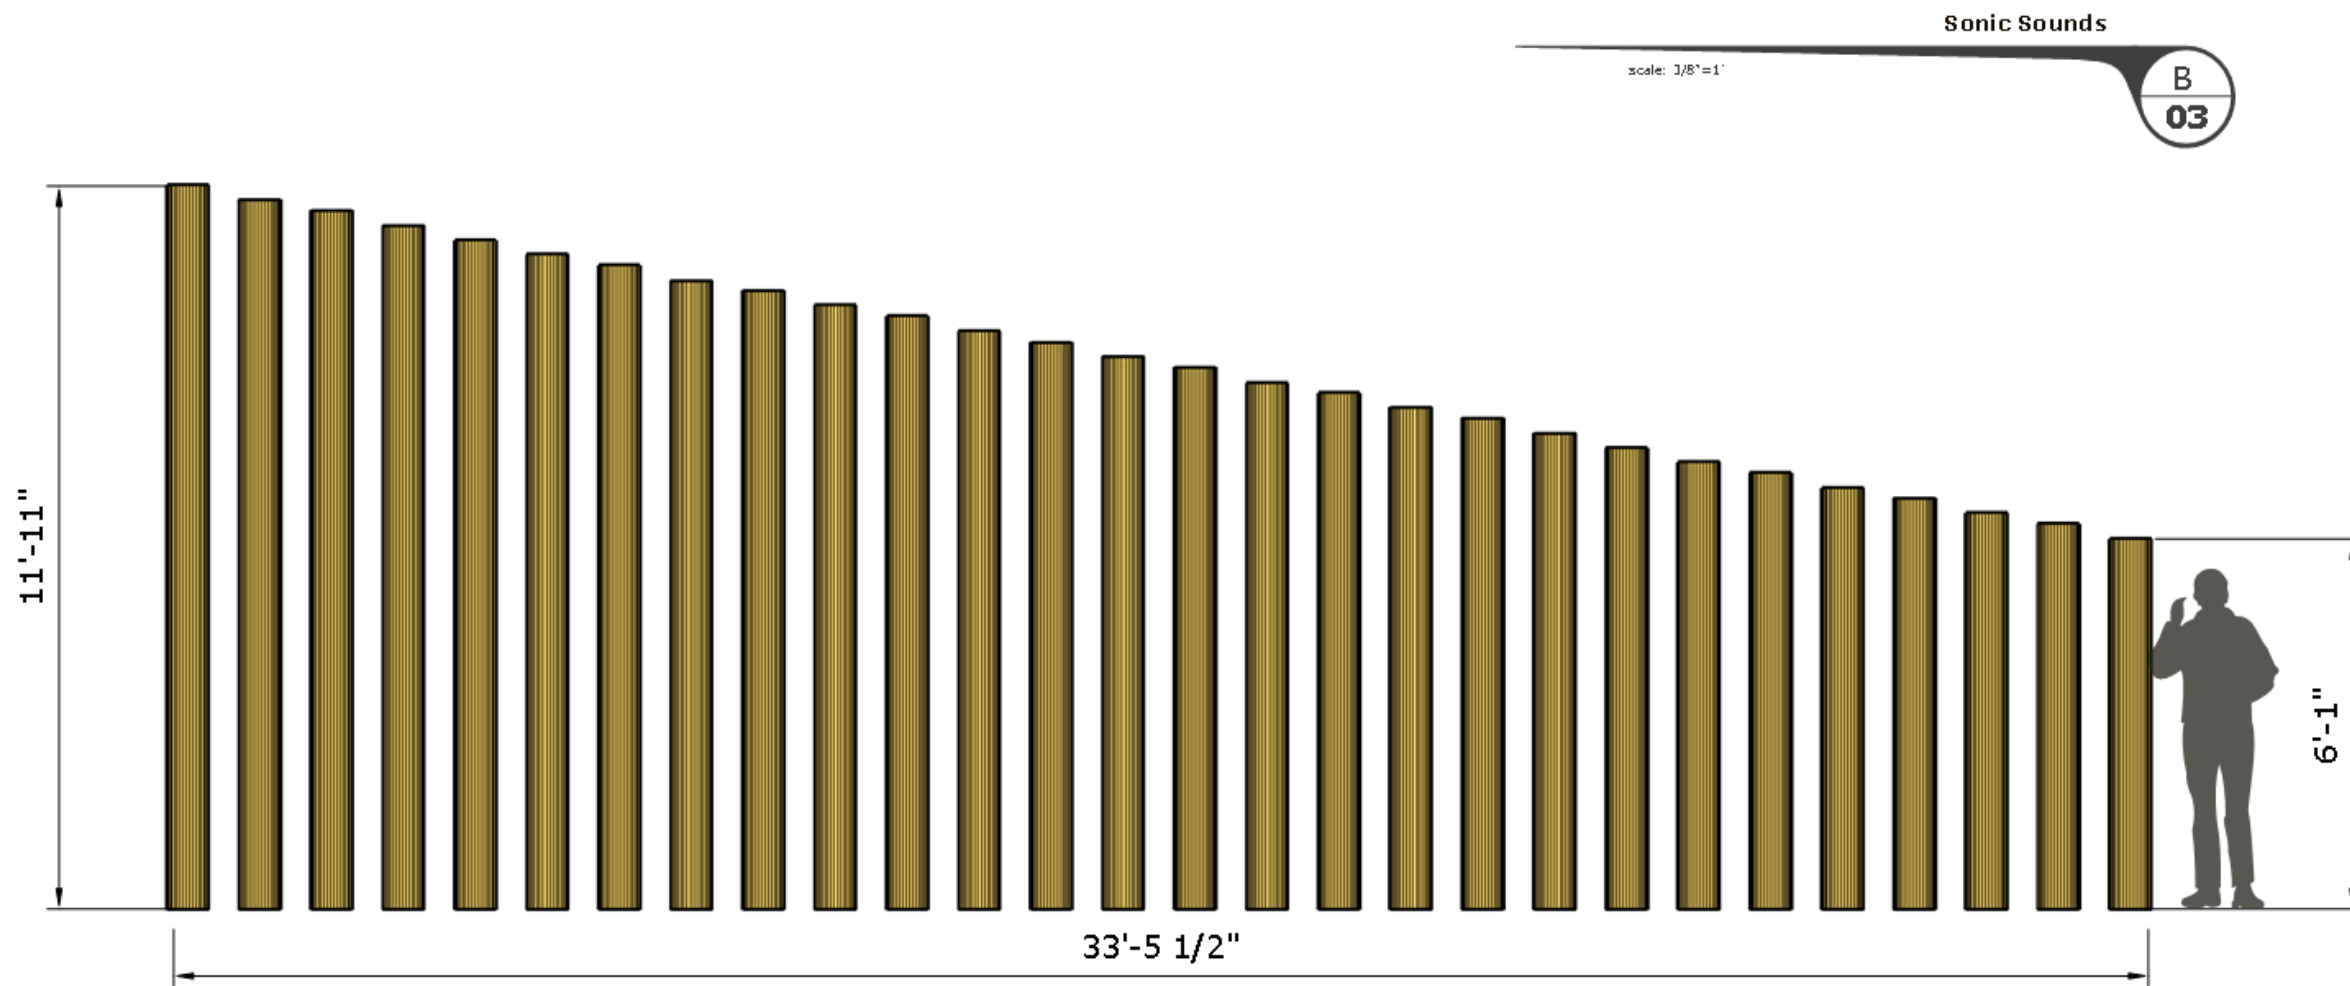

Design 2: Sonic Reverb

Project:
earth within

Location:
Brooklyn Museum and
Botanic Gardens

Partners:
BKm Teens and CITYarts

Key Plan:

Scale:

Date: 12.2023

Drawing No.
Sound Chimes
D.03

Vision by Janelle Sochet