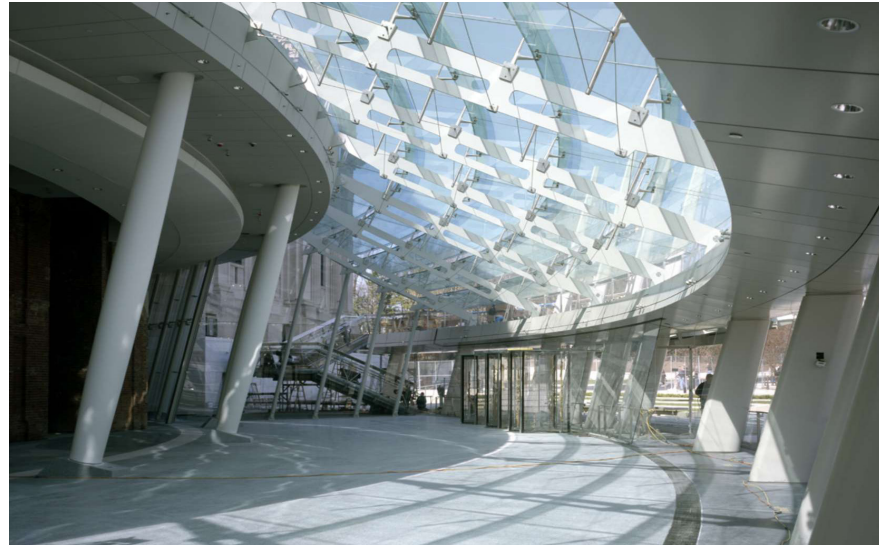

Lawn

Venue

earth within

Pavilion