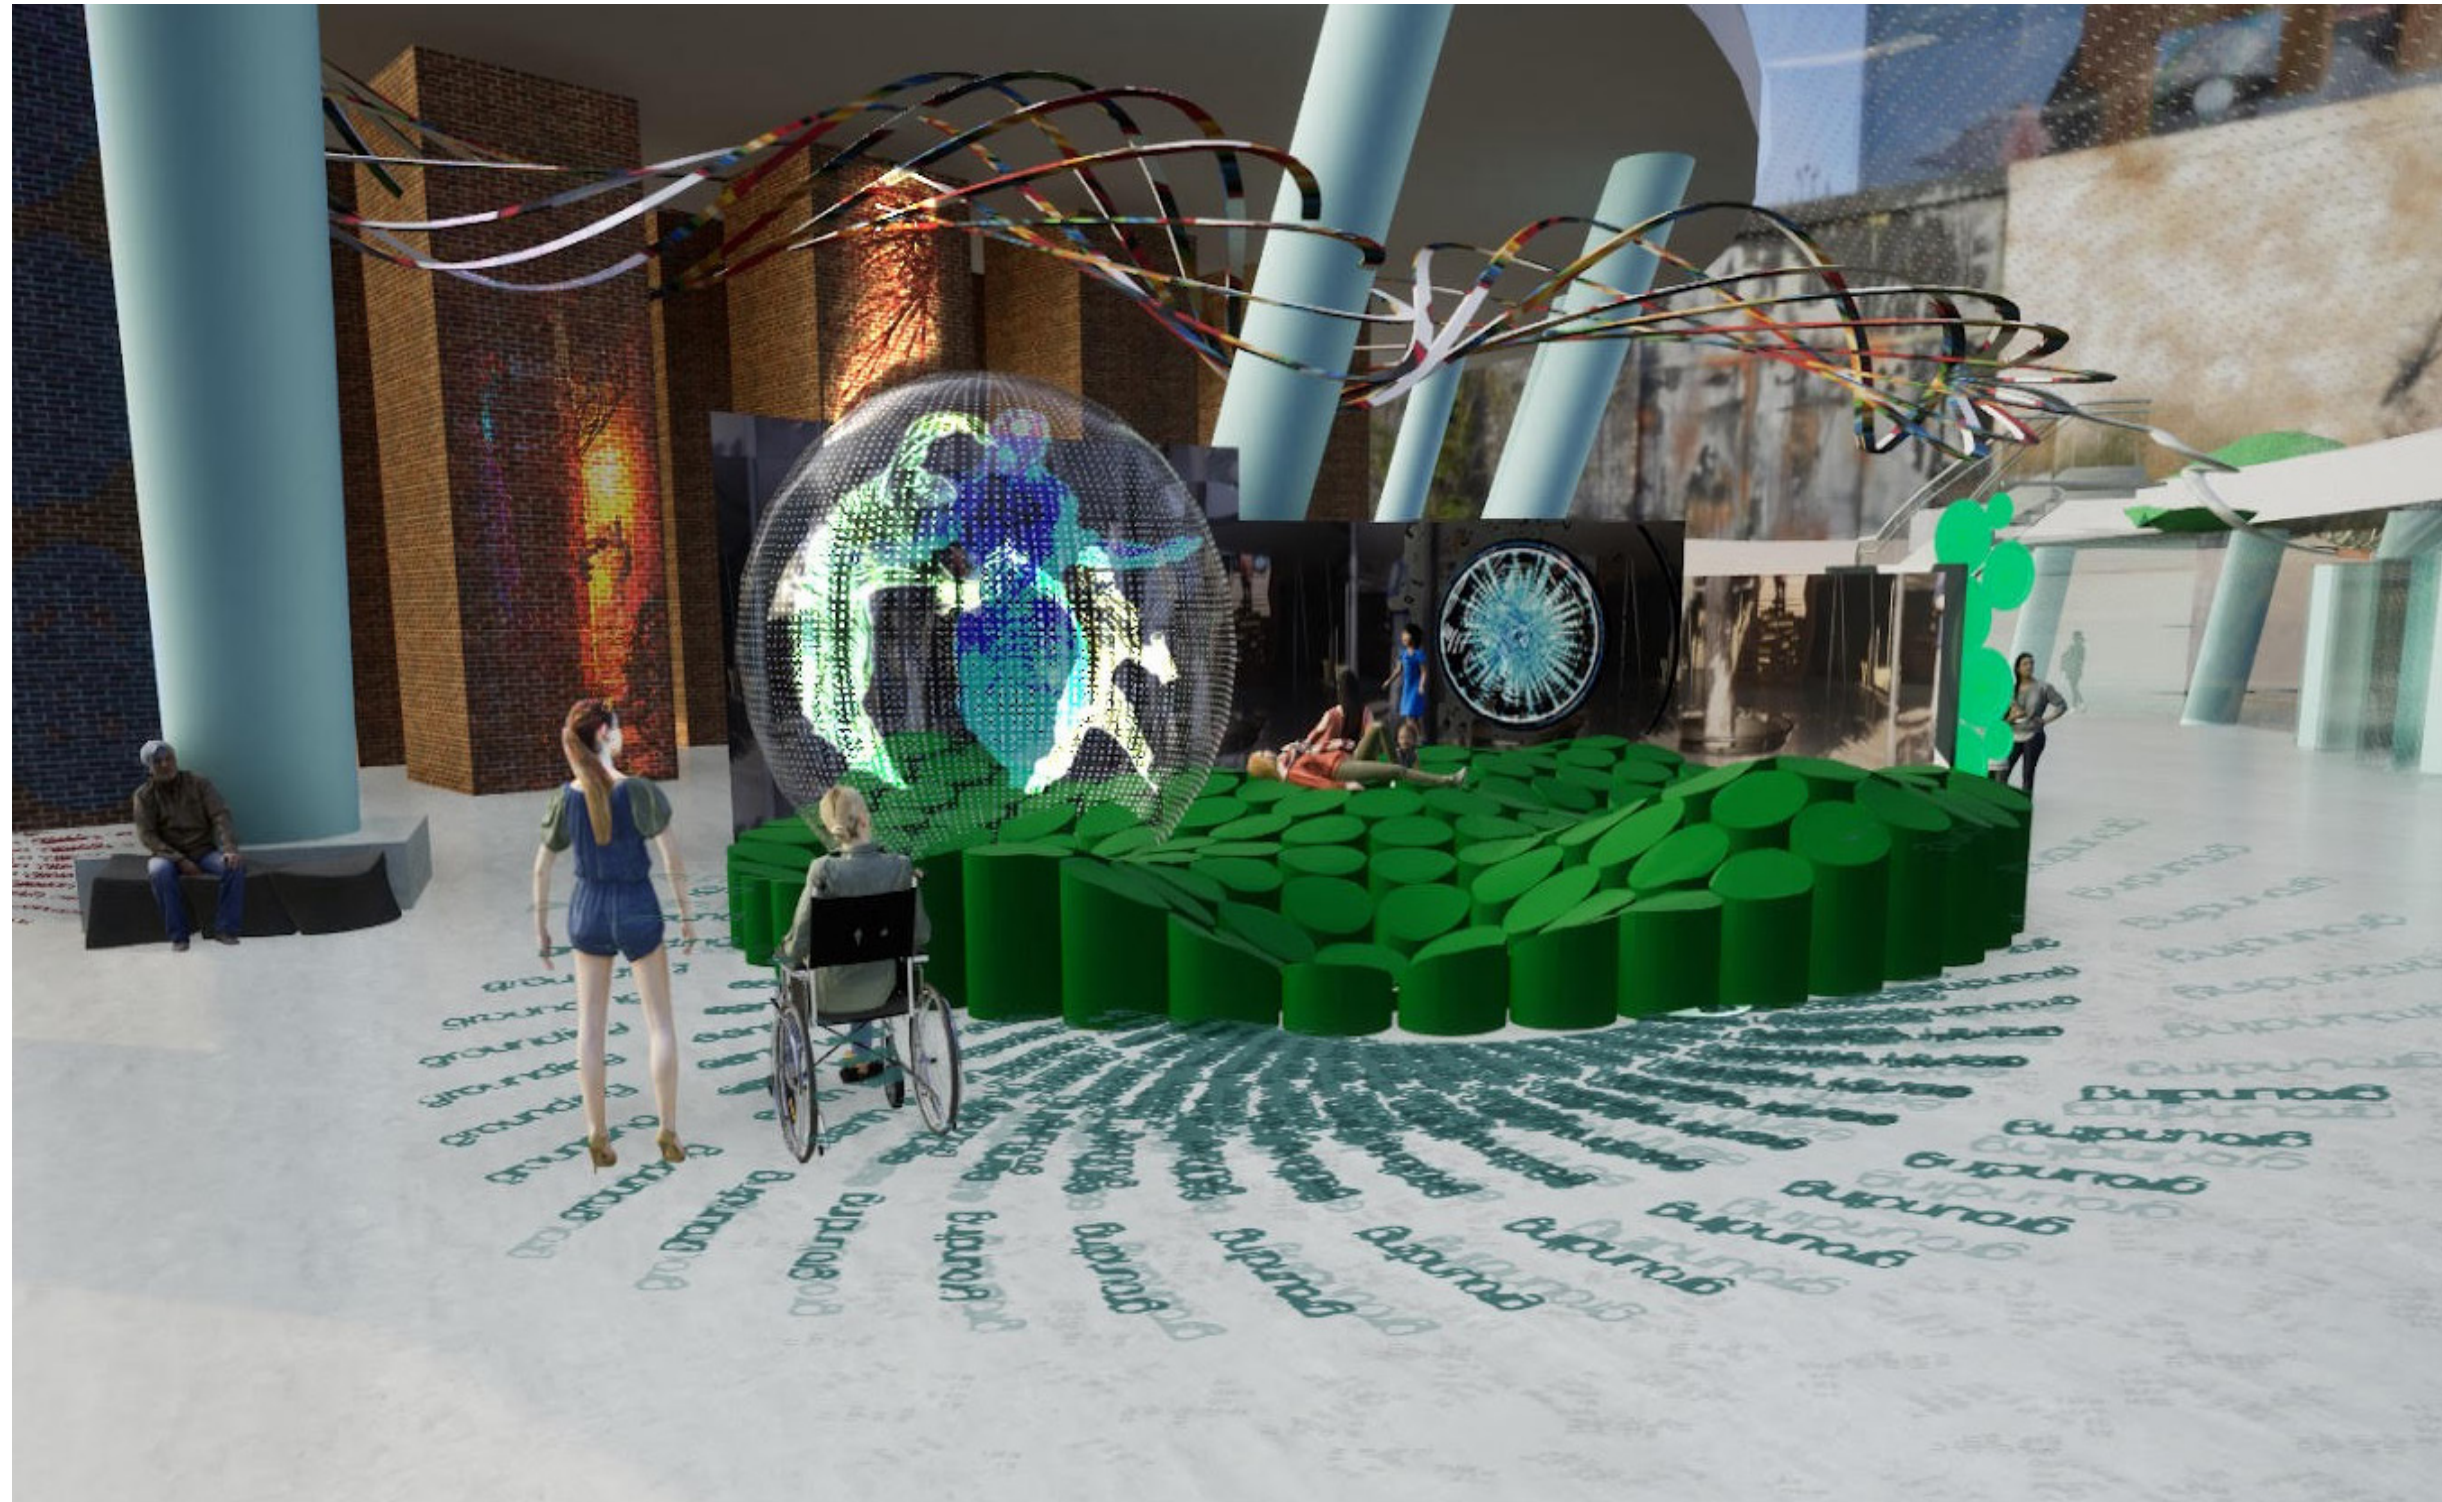

Earth Within

earth within