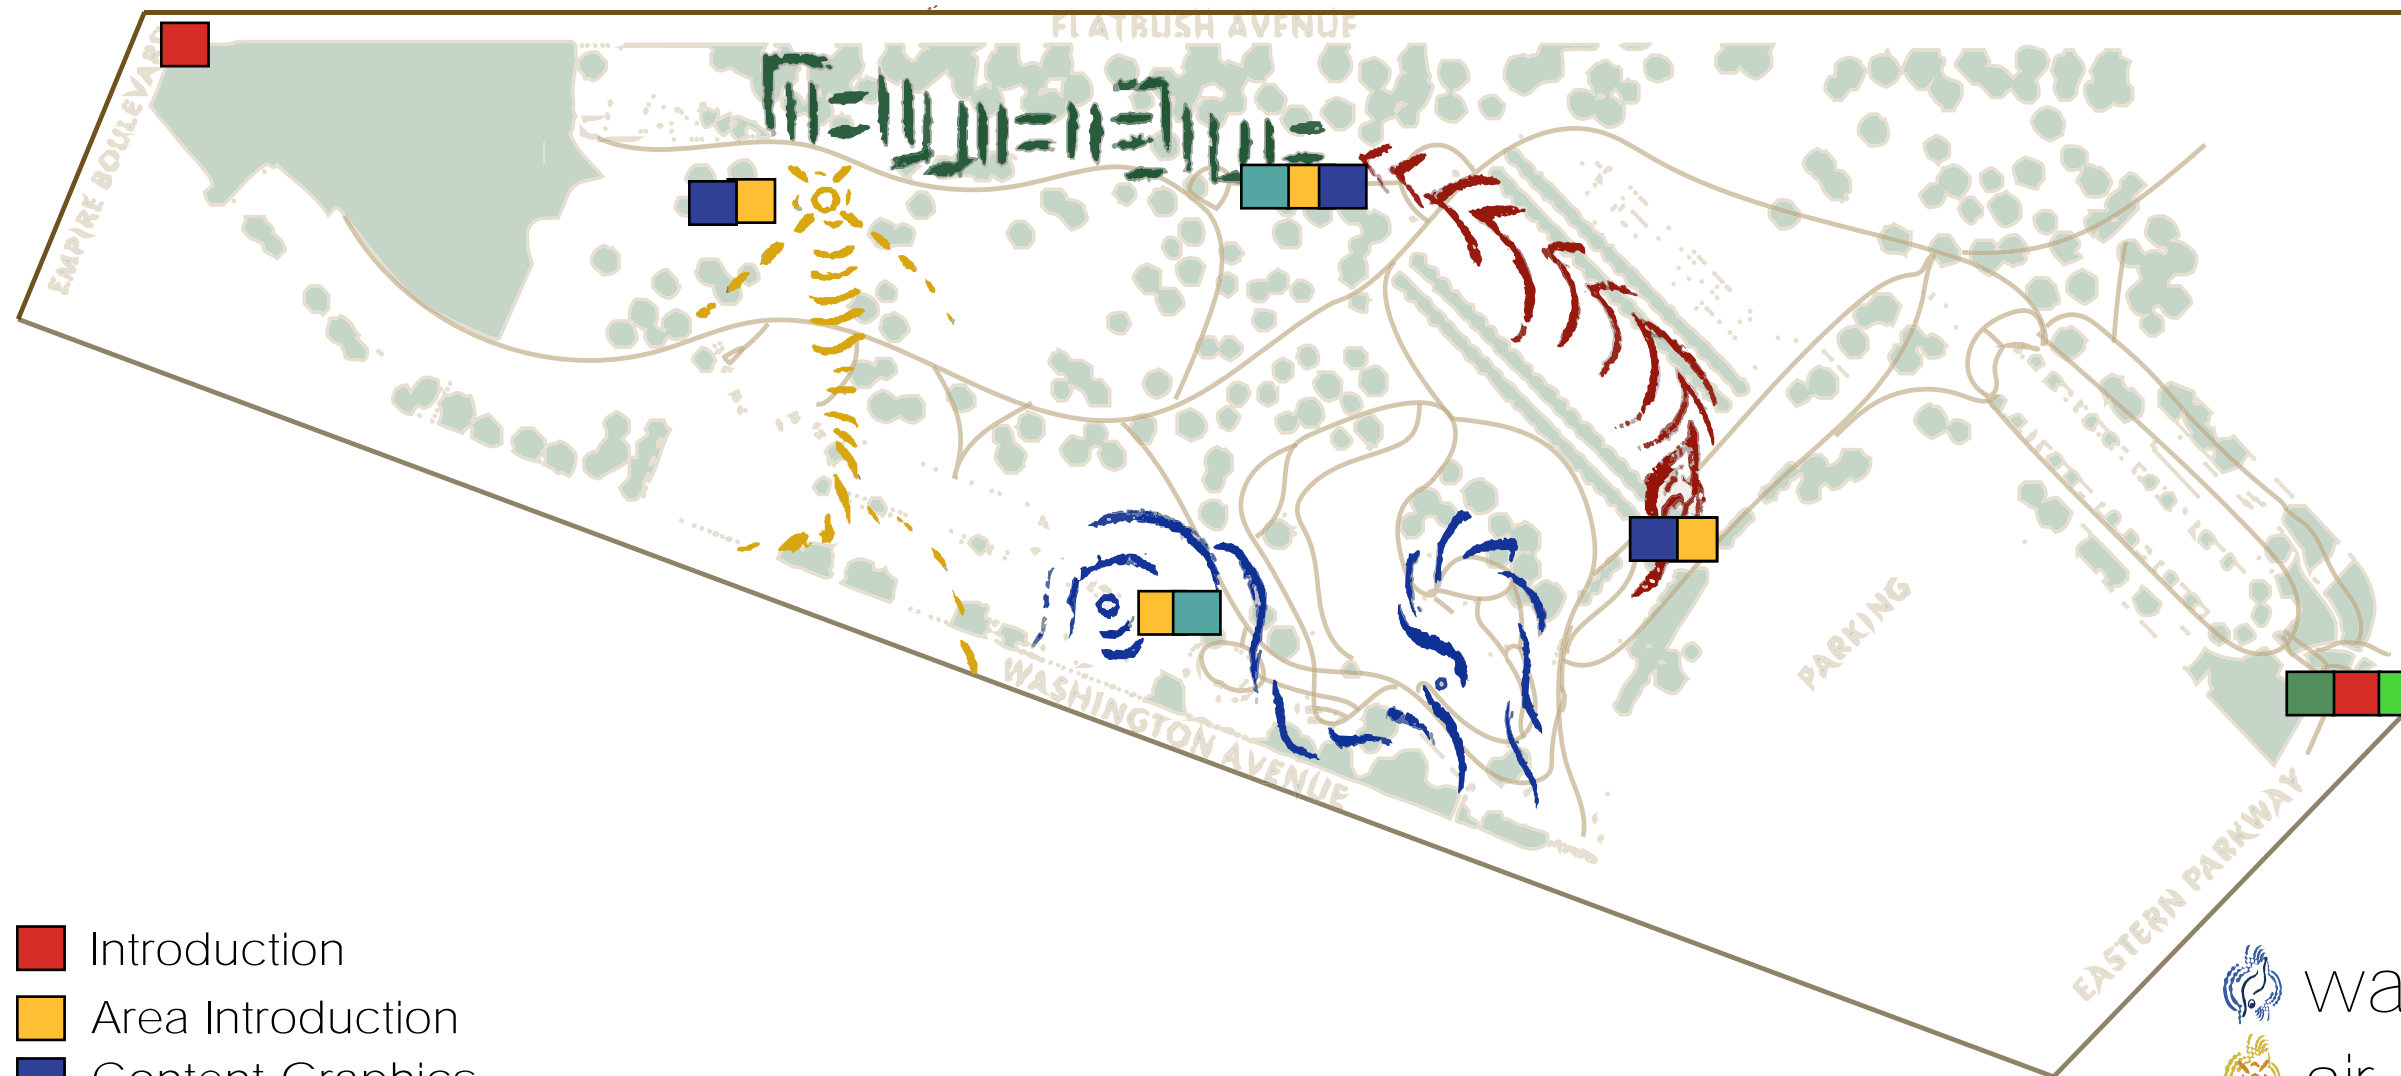

Graphic Location Plan : Garden

- Introduction
- Area Introduction
- Content Graphics
- Directives
- Murals
- Interactives
- Wayfinding

- water
- air
- earth
- fire

Project:
earth within

Location:
Brooklyn Museum and
Botanic Gardens

Partners:
BKm Teens and CITYarts

Key Plan:

Scale:

Date: 12.2023

Drawing No.

Vision by Janelle Sochet