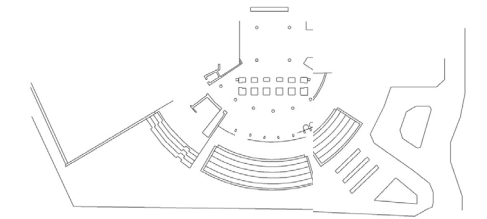

# Design 7b- Sound Bowls chairs

earthwithin

Project:  
earth within

Location:  
Brooklyn Museum and  
Botanic Gardens

Partners:  
BKm Teens and CITYarts

Key Plan:

Scale:

Date: 12.2023