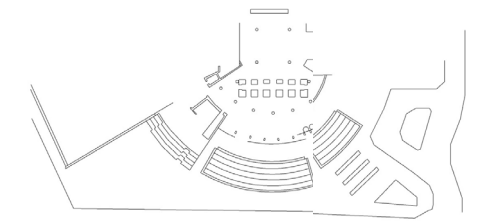

Lighting and Media

Project:
earth within

Location:
Brooklyn Museum and
Botanic Gardens

Partners:
BKm Teens and CITYarts

Key Plan:

Scale:

Date: 12.2023

Drawing No.