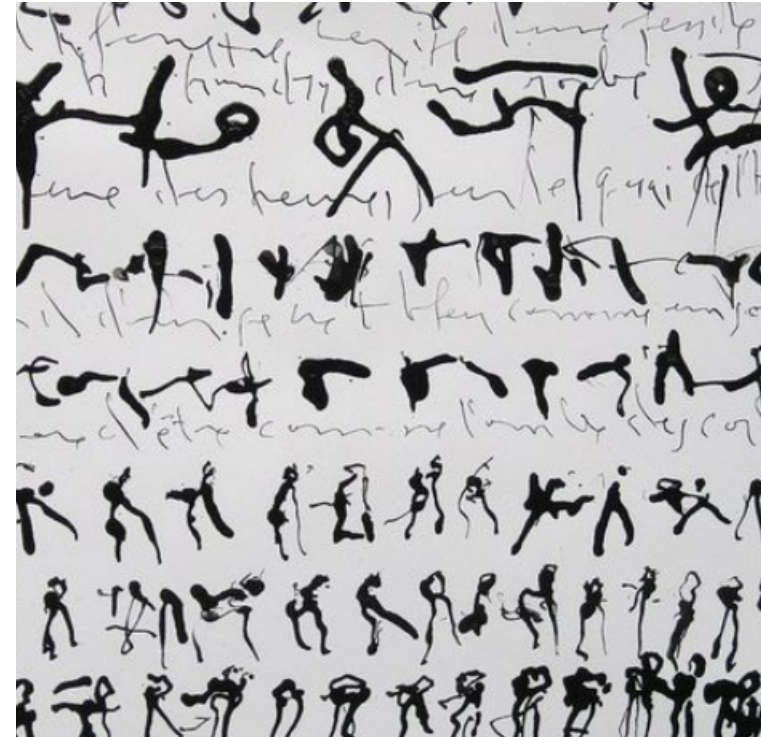

Elemental Narrative

earth within