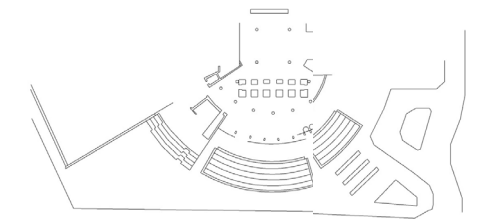

# Workshops & Programming

earth within

Plastic Art Workshop

Project:  
earth within

Location:  
Brooklyn Museum and  
Botanic Gardens

Partners:  
BKm Teens and CITYarts

Key Plan:

The  
language  
of water