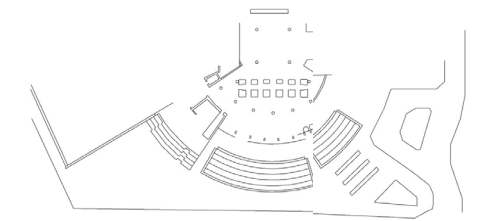

Project:
earth within

Location:
Brooklyn Museum and
Botanic Gardens

Partners:
BKm Teens and CITYarts

Key Plan: