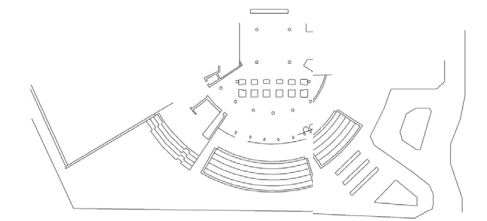

# Color Palette

earthwithin

Project:  
earth within

Location:  
Brooklyn Museum and  
Botanic Gardens

Partners:  
BKm Teens and CITYarts

Key Plan:

Scale:

Date: 12.2023