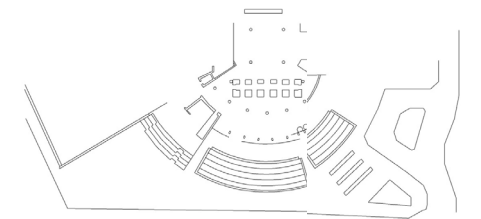

# schedules and specifications

earthwithin

Project:  
earth within

Location:  
Brooklyn Museum and  
Botanic Gardens

Partners:  
BKm Teens and CITYarts

Key Plan:

Scale:

Date: 12.2023