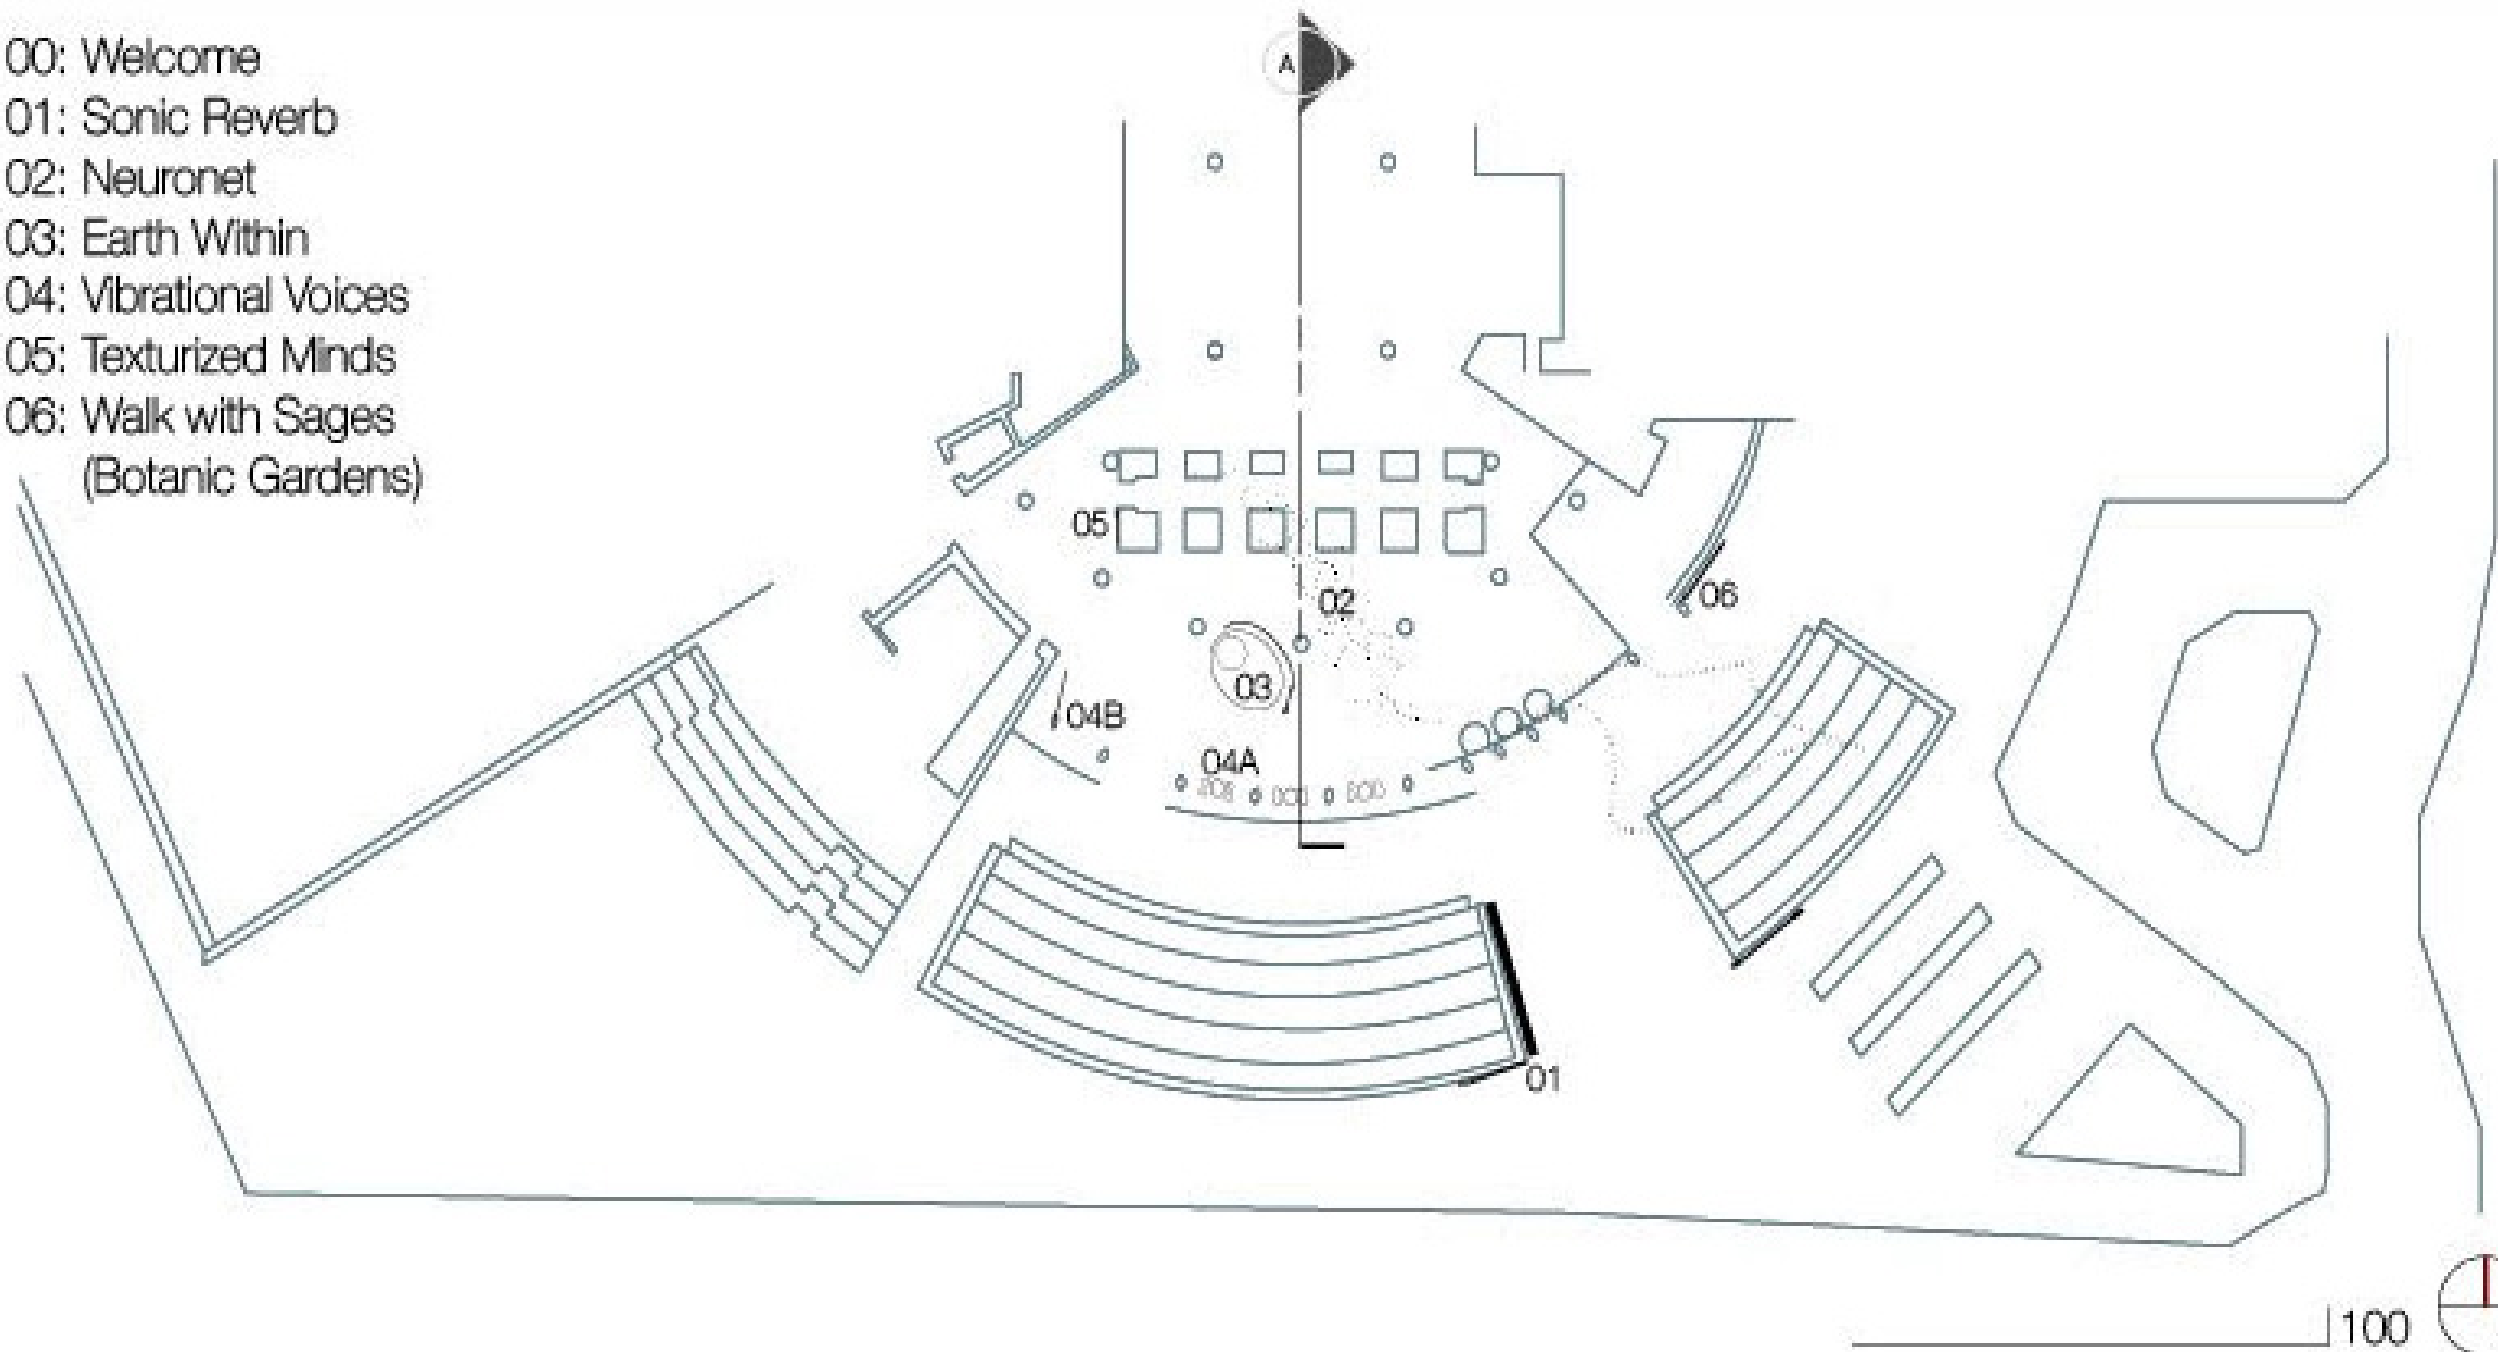

Floor Plan

- 00: Welcome
- 01: Sonic Reverb
- 02: Neuronet
- 03: Earth Within
- 04: Vibrational Voices
- 05: Texturized Minds
- 06: Walk with Sages
  (Botanic Gardens)

Project:
earth within

Location:
Brooklyn Museum and
Botanic Gardens

Partners:
BKm Teens and CITYarts

Key Plan: