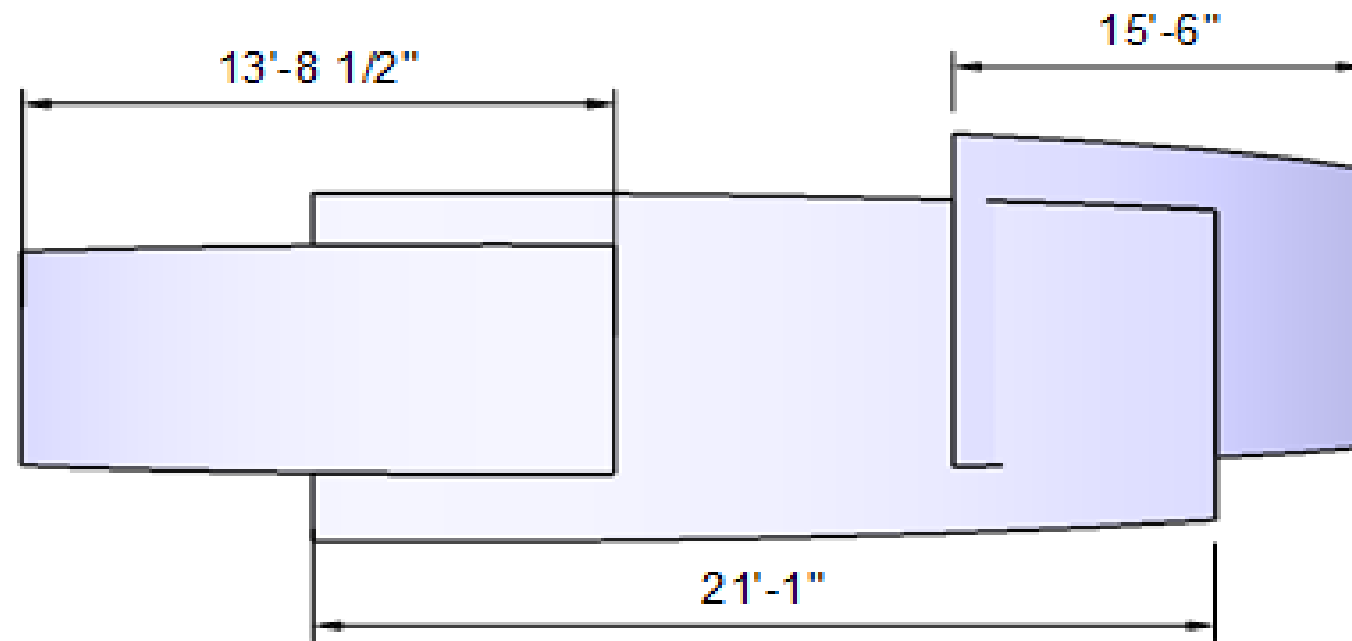

Project:
earth within

Location:
Brooklyn Museum and
Botanic Gardens

Partners:
BKm Teens and CITYarts

Key Plan:

Scale: 3"=1'

Date: 12.2023

Drawing No.
curved divider
SC.20

Vision by Janelle Sochet