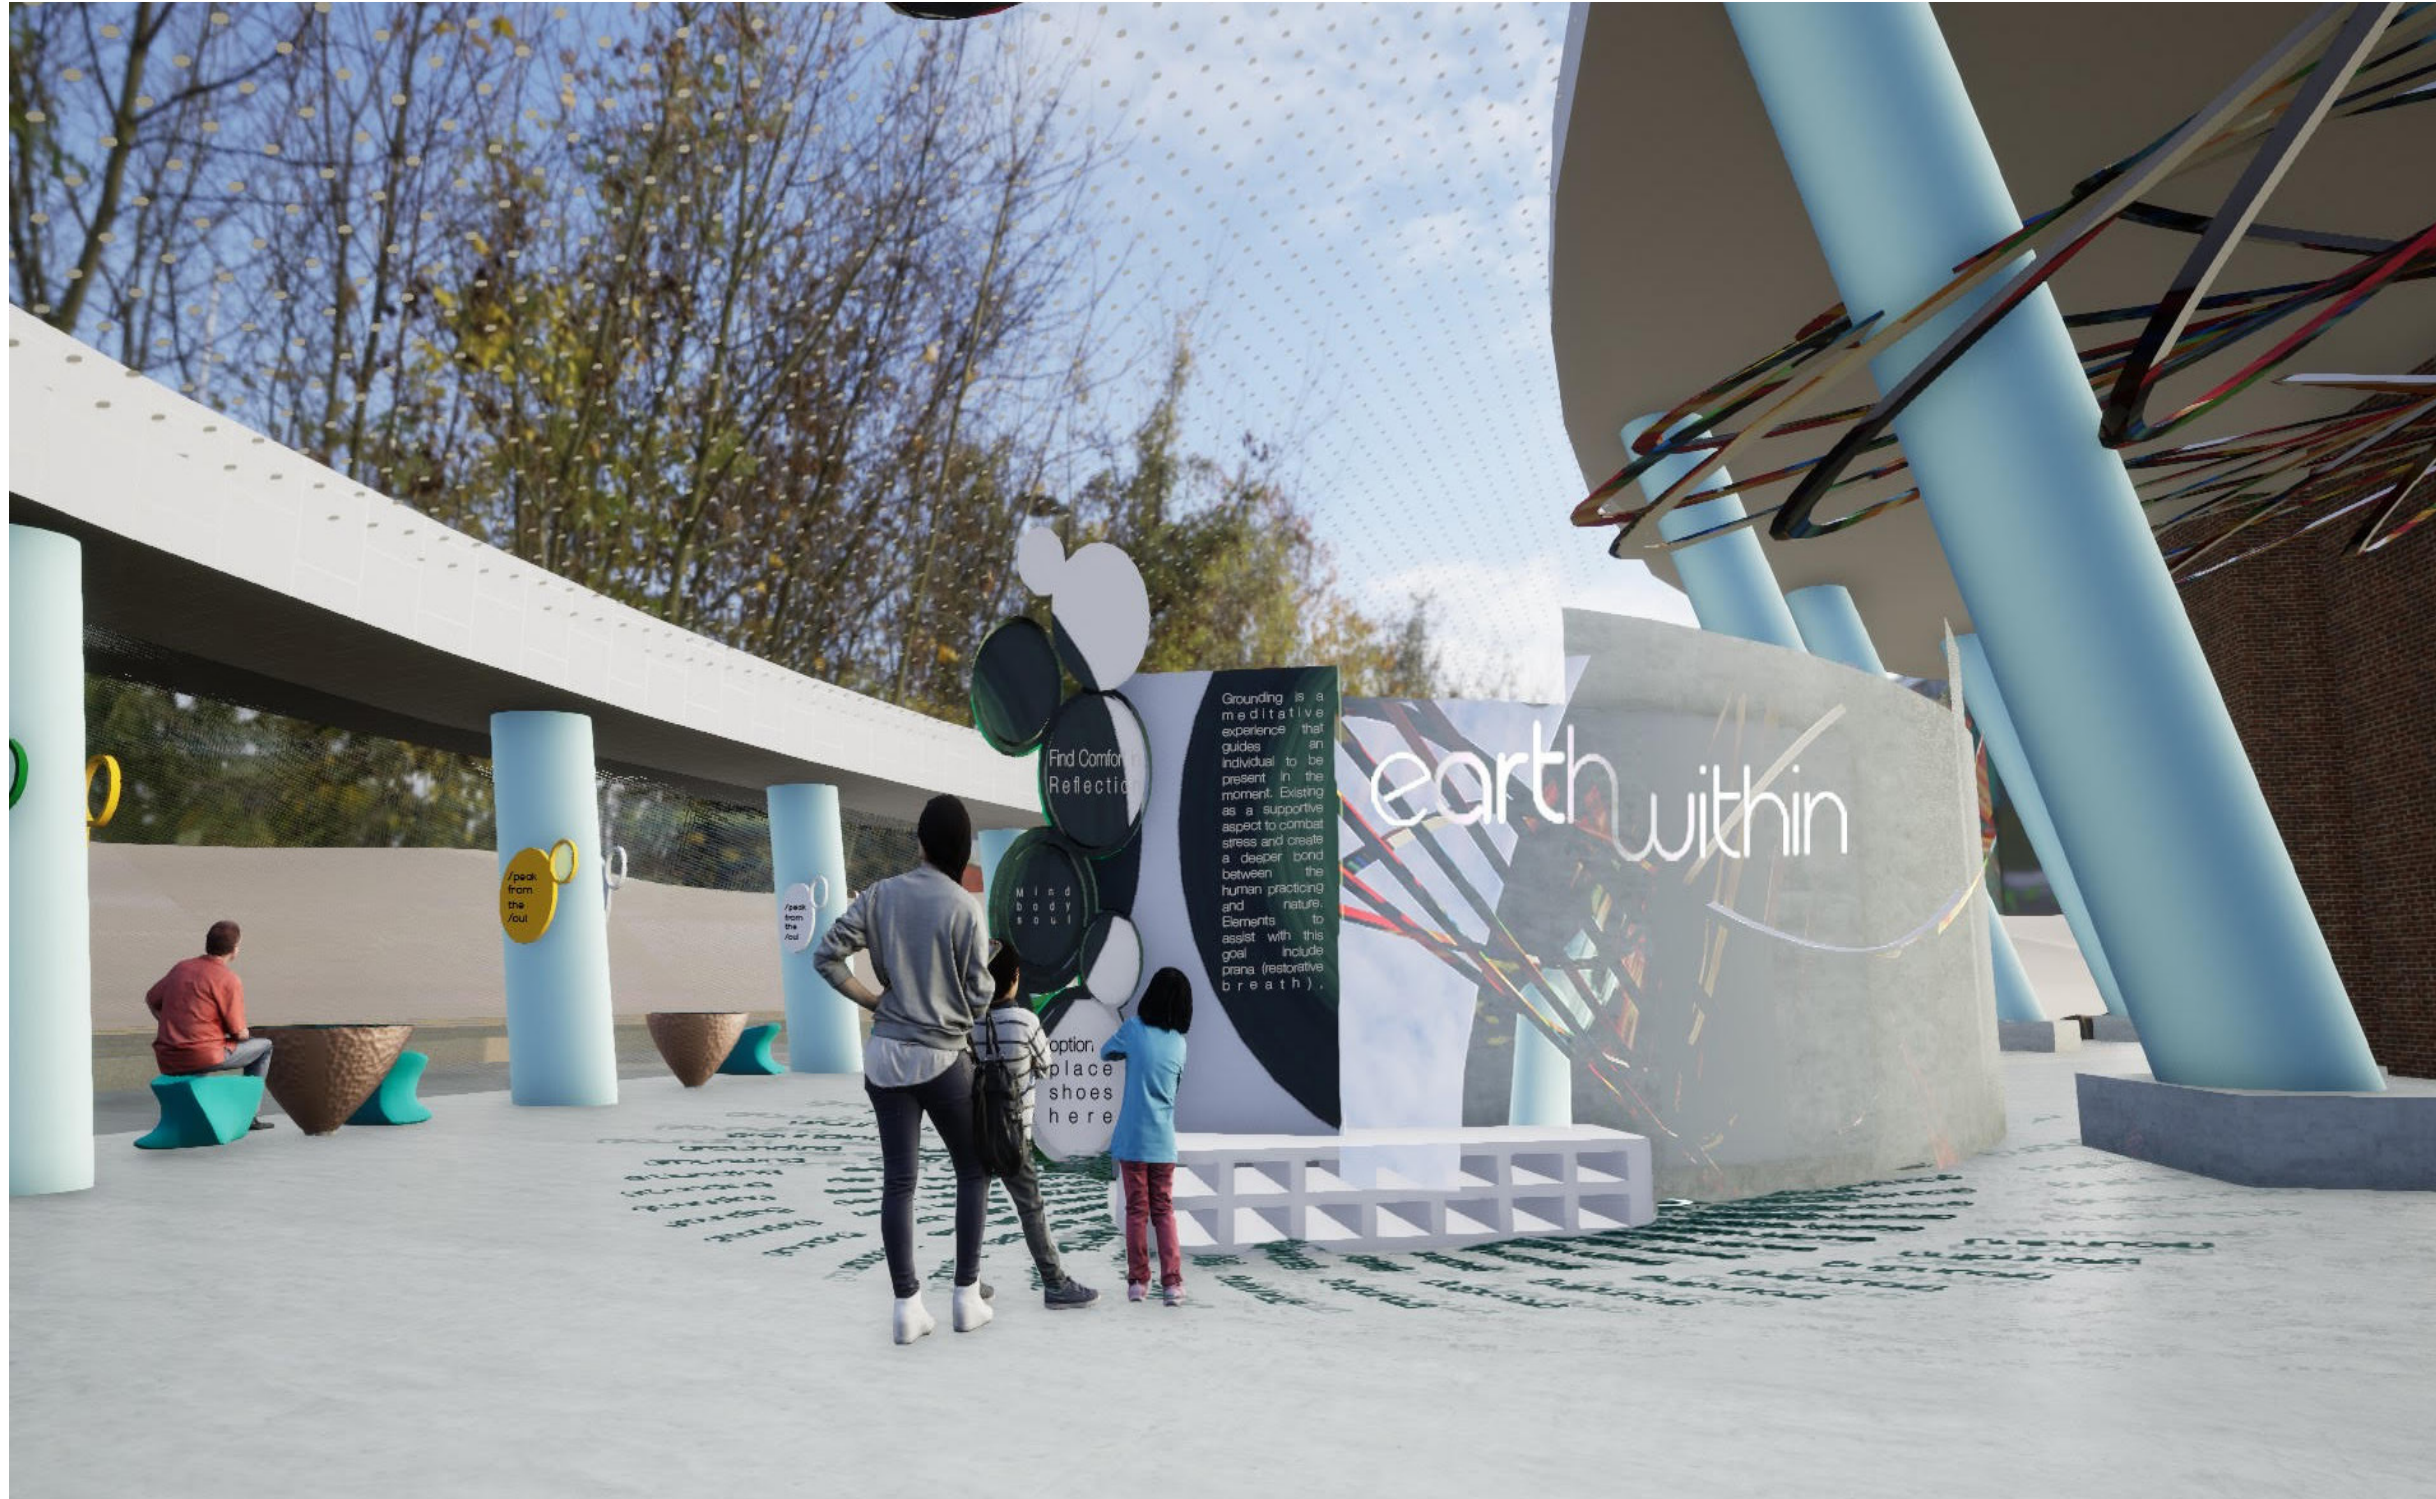

Project:
earth within

Location:
Brooklyn Museum and
Botanic Gardens

Partners:
BKm Teens and CITYarts

Key Plan:

Scale:

Date: 12.2023

Drawing No.
Neuronet
EX.03

Vision by Janelle Sochet