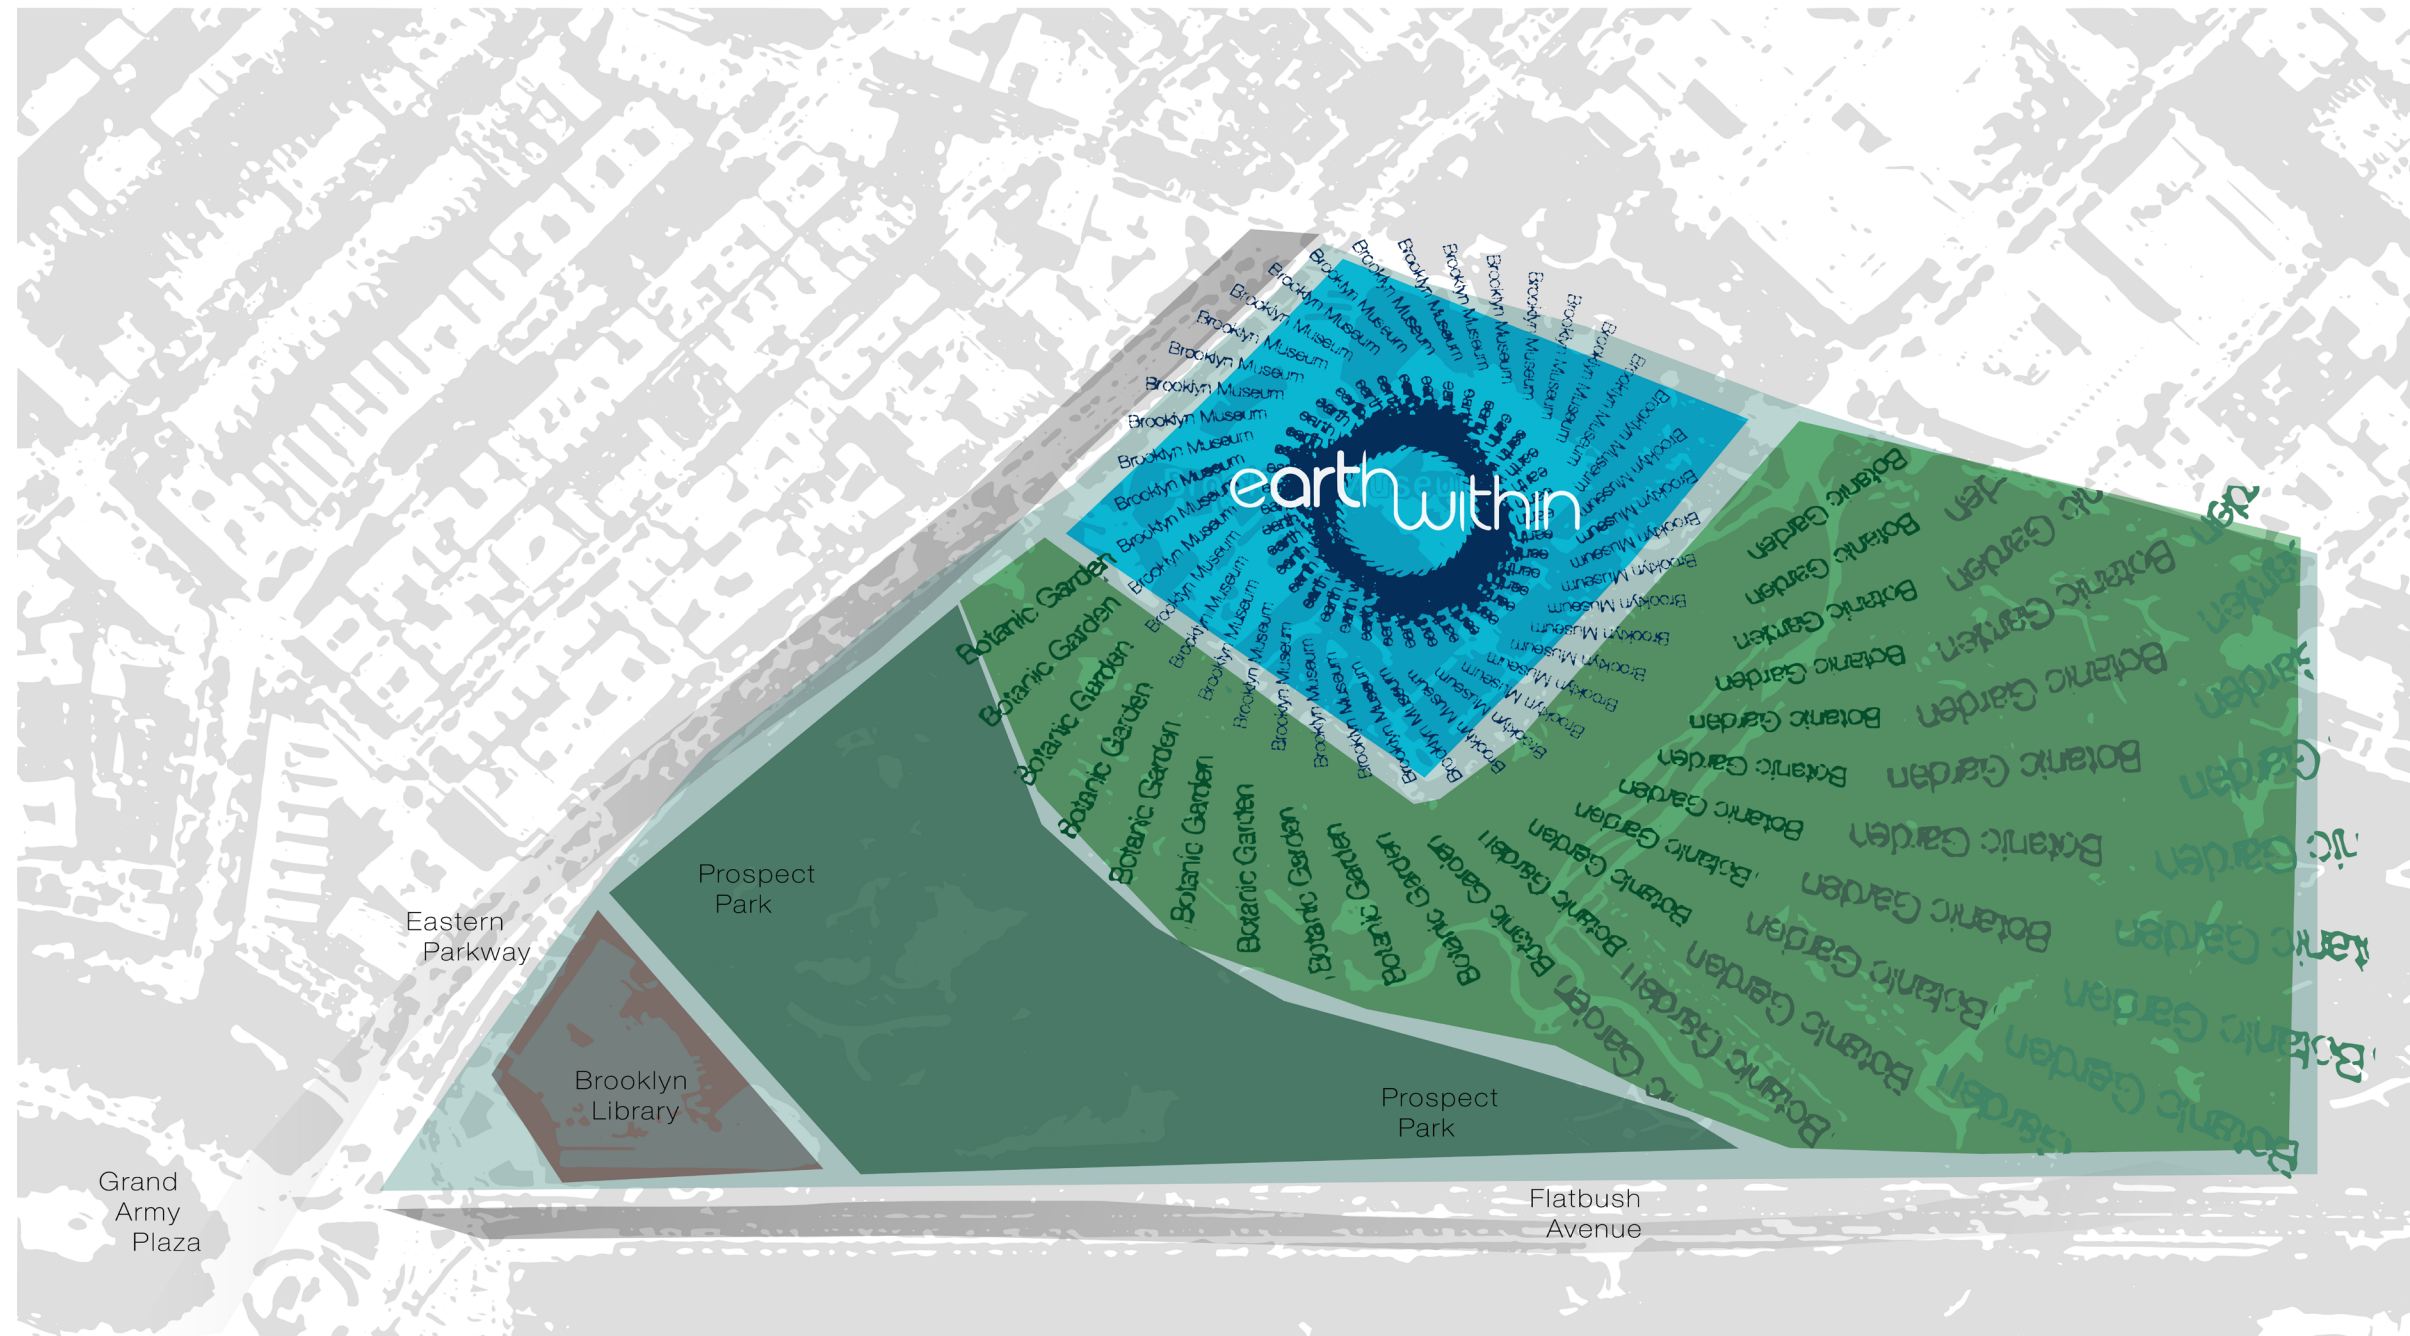

- Brooklyn Museum
- Botanic Gardens