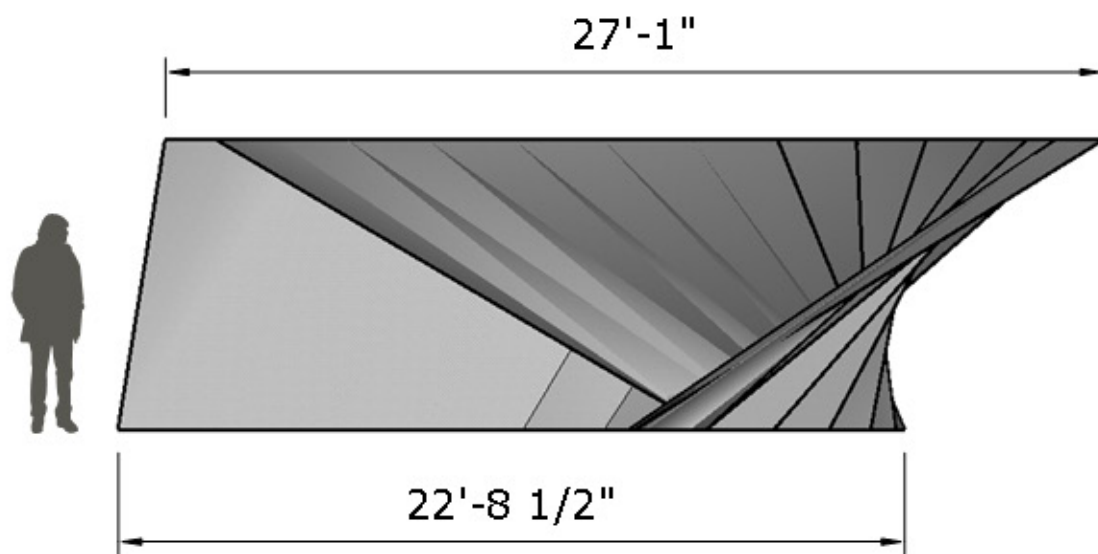

Design 3 (Garden)

earth within

Project:
earth within

Location:
Brooklyn Museum and
Botanic Gardens

Partners:
BKm Teens and CITYarts

Key Plan:

Scale:

Date: 12.2023

Drawing No.
Garden Mural
D.04

Vision by Janelle Sochet