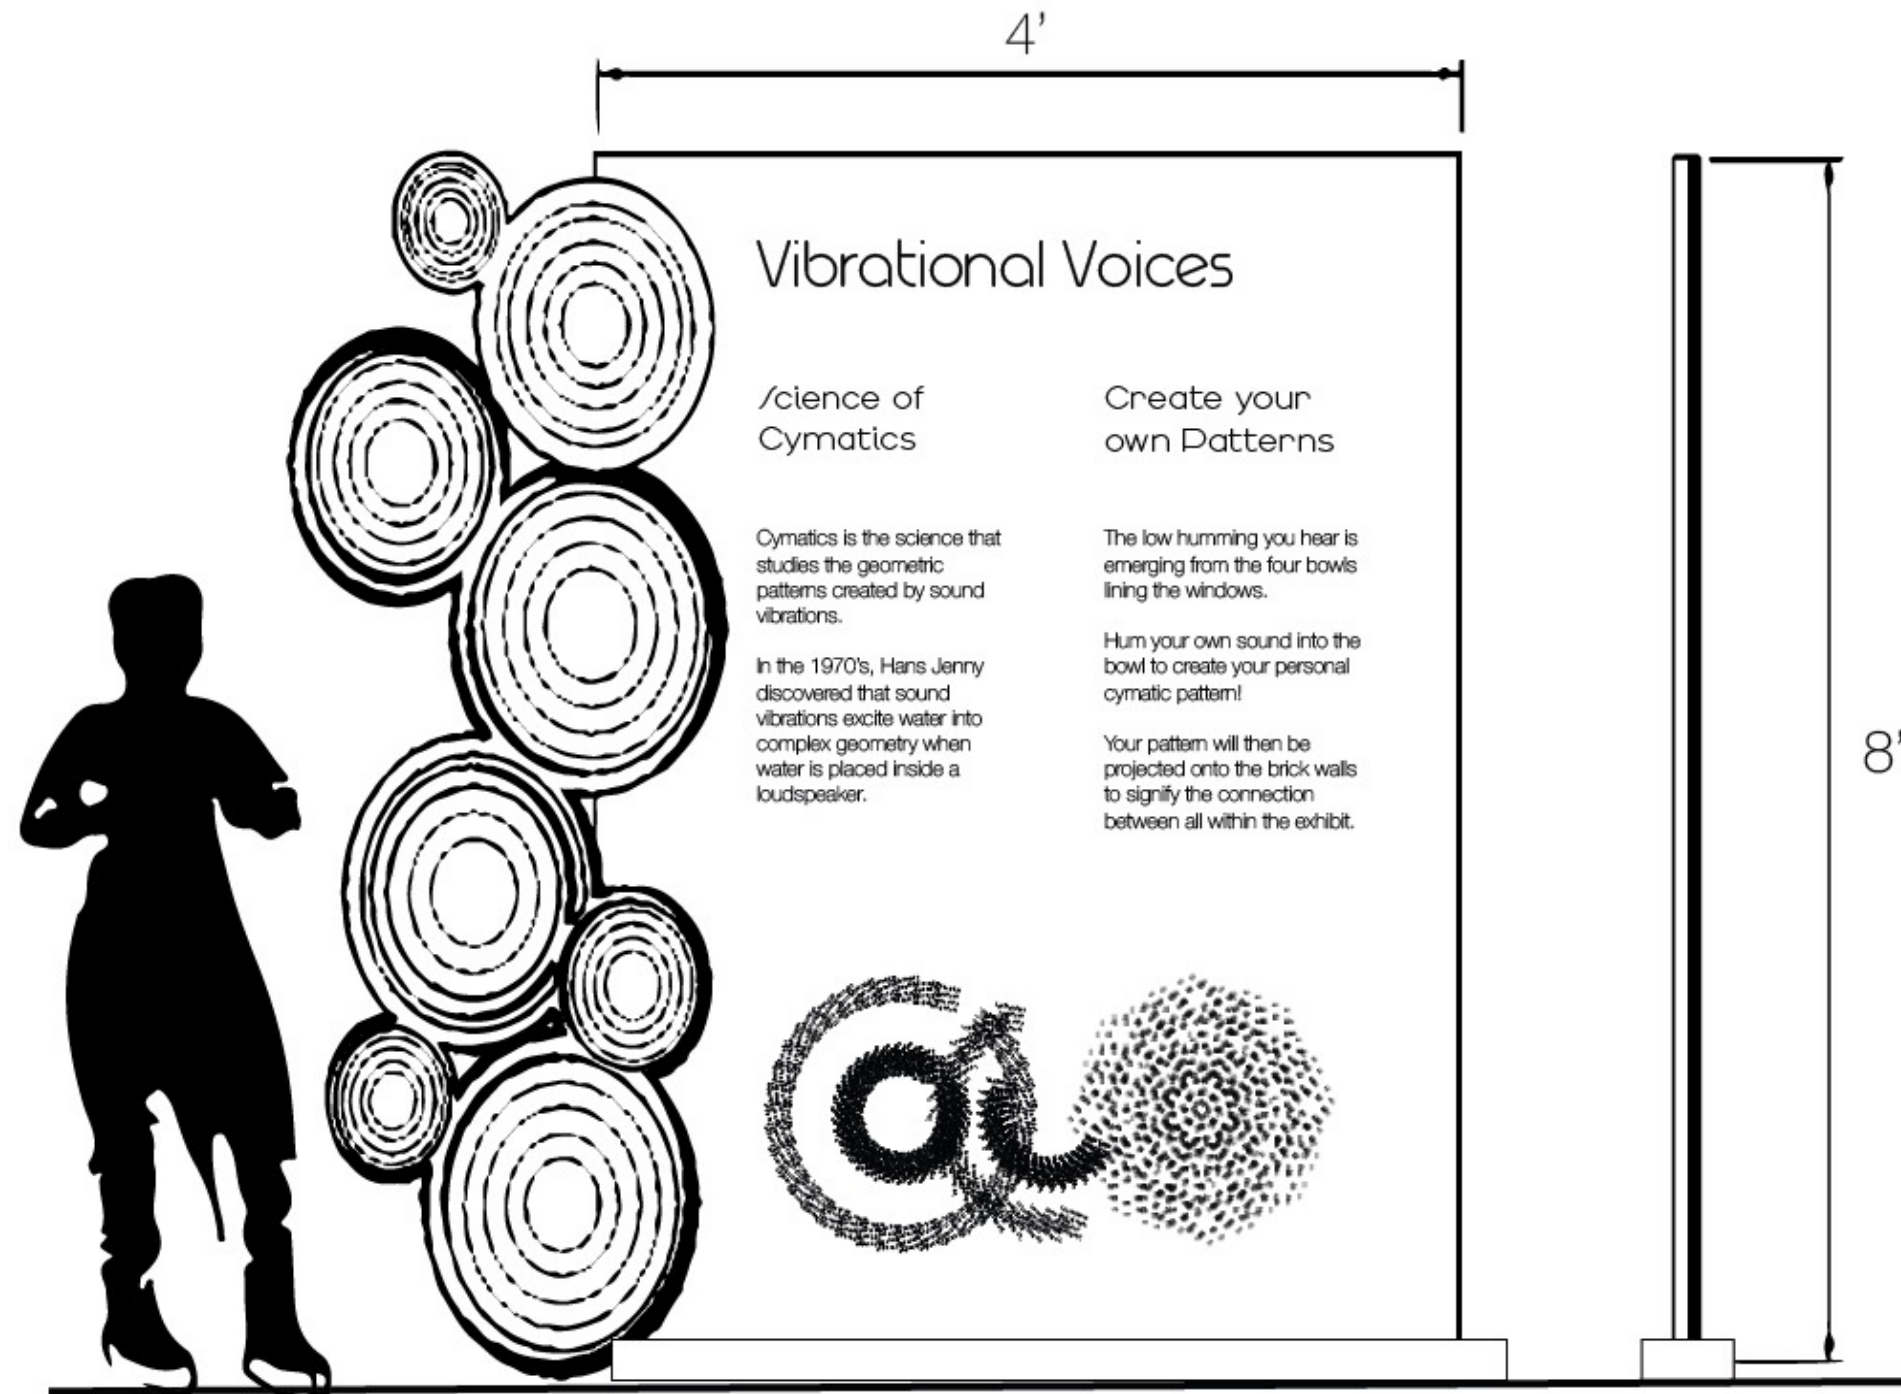

Vibrational Voices

earthwithin

Project:
earth within

Location:
Brooklyn Museum and
Botanic Gardens

Partners:
BKm Teens and CITYarts

Key Plan:

Scale: 3"=1'

Date: 12.2023

Drawing No.
info panel
SC.01b

Vision by Janelle Sochet