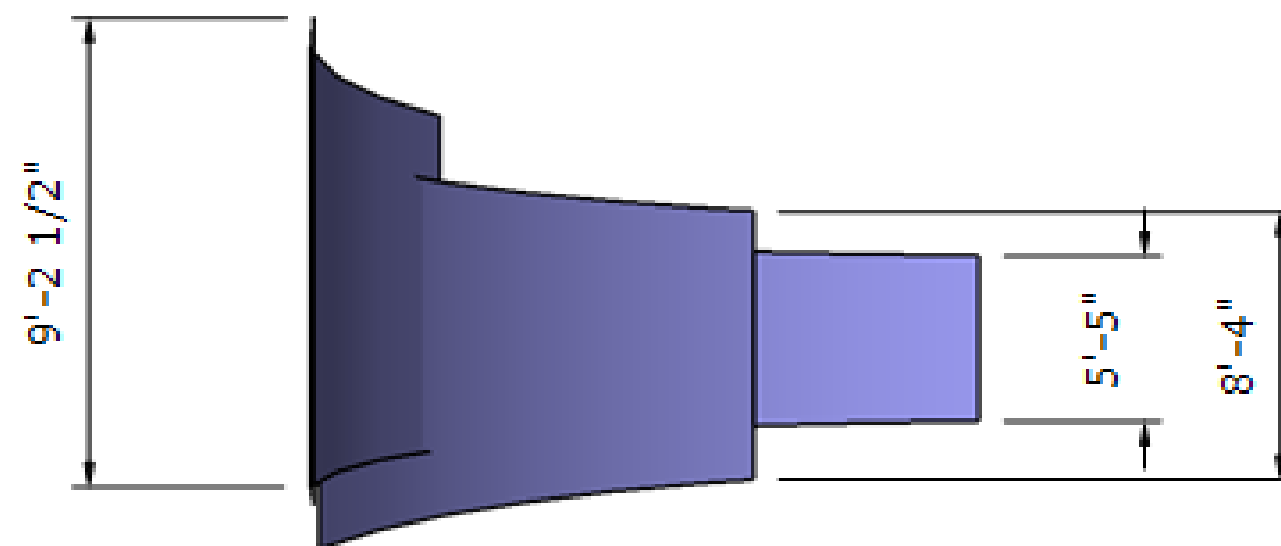

Project:
earth within

Location:
Brooklyn Museum and
Botanic Gardens

Partners:
BKm Teens and CITYarts

Key Plan:

Scale: 3"=1'

Date: 12.2023

Drawing No.
curved divider
SC.20

Vision by Janelle Sochet