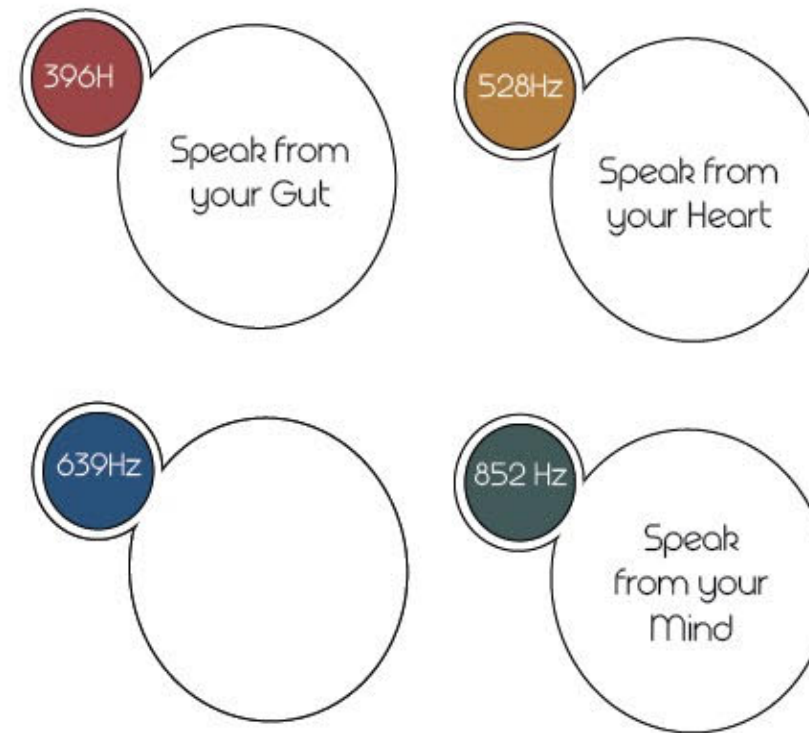

Vibrational Voices

earth within

Project:
earth within

Location:
Brooklyn Museum and
Botanic Gardens

Partners:
BKm Teens and CITYarts

Key Plan:

Scale: 3"=1'

Date: 12.2023

Drawing No.

Orbs
SC:10

Vision by Janelle Sochet