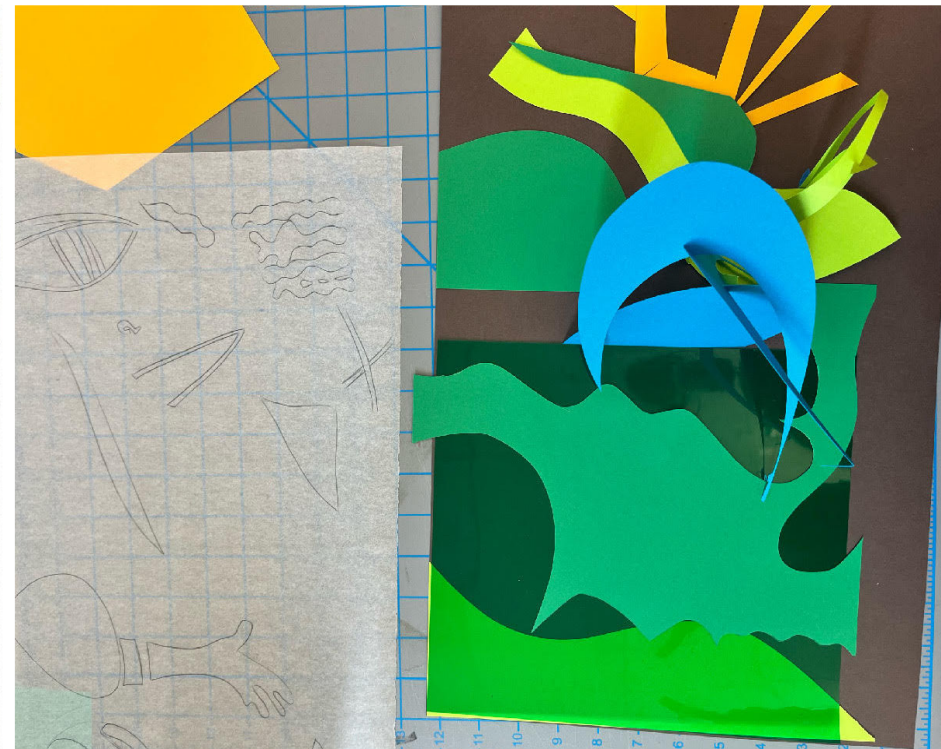

Experimental 2D 3D

earth within

2D to 3D

Exploration of how core graphic look and feel elements translate into spacial design