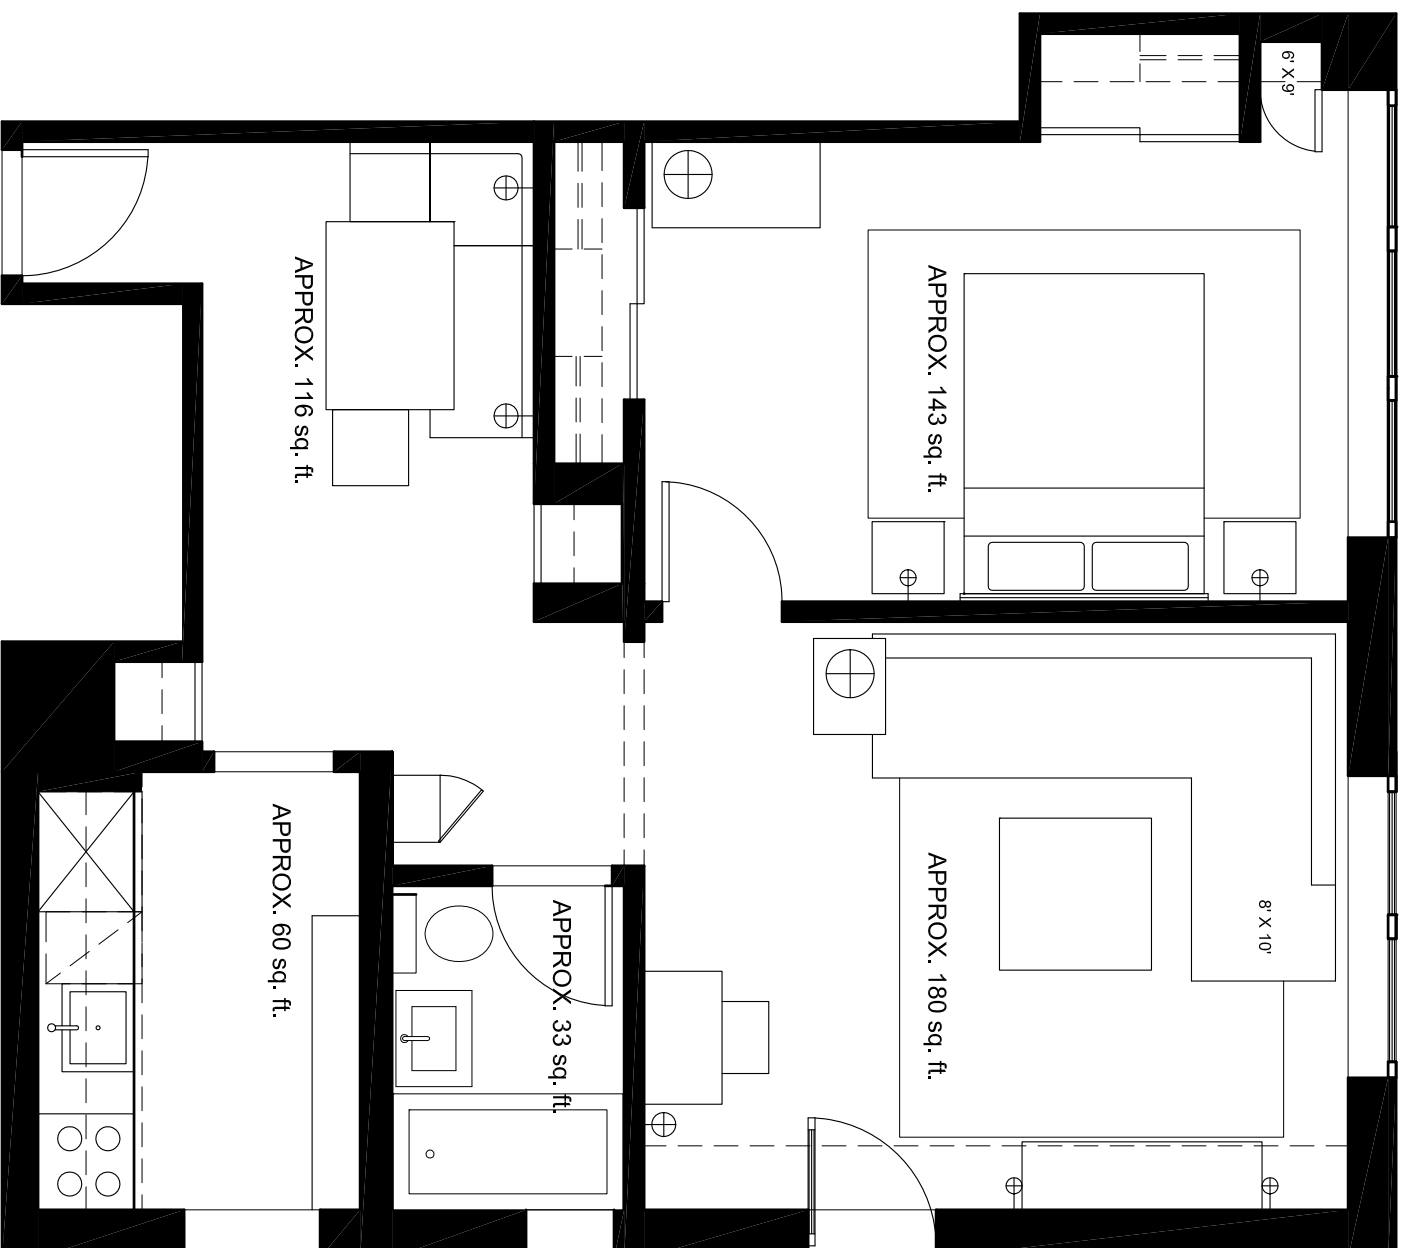

## INTERIOR DESIGN RELIEF PROJECT

KIMBERLY PASTUCH  
251 W BROADWAY #107, LONG BEACH, NY 11561

**1** FURNITURE PLAN  
 Scale: 1/4" = 1'-0"

- CEILING HEIGHT: 94" AFF
- BATHROOM CEILING HEIGHT: 90"
- HEIGHT OF OPENINGS: 82.5"
- BATHROOM SILL HEIGHT: 43"
- KITCHEN SILL HEIGHT: 44.5"
- LIVING ROOM &
- BEDROOM SILL HEIGHT: 35"
- KITCHEN SOFFIT HEIGHT: 6"
- LIVING ROOM SOFFIT HEIGHT: 5"

**1** FURNITURE PLAN  
Scale: 1/4" = 1'-0"

CEILING HEIGHT: 94" AFF  
 BATHROOM CEILING HEIGHT: 90"  
 HEIGHT OF OPENINGS: 82.5"  
 BATHROOM SILL HEIGHT: 43"  
 KITCHEN SILL HEIGHT: 44.5"  
 LIVING ROOM &  
 BEDROOM SILL HEIGHT: 35"  
 KITCHEN SOFFIT HEIGHT: 6"  
 LIVING ROOM SOFFIT HEIGHT: 5"

west elm rustic storage  
coffee table  
36 x 26 x 17.75

### Dining Area

Ballard Designs Coventry  
seating

cb2 Odyssey  
39.5 Dia 30.25 H

Thos. Baker 47w x 32 d  
x 30 H

cb2 Vapor Chair  
18 x 18 x 32.5H

cb2 Pony Tweed  
Chair  
19 x 20.5 x 34H