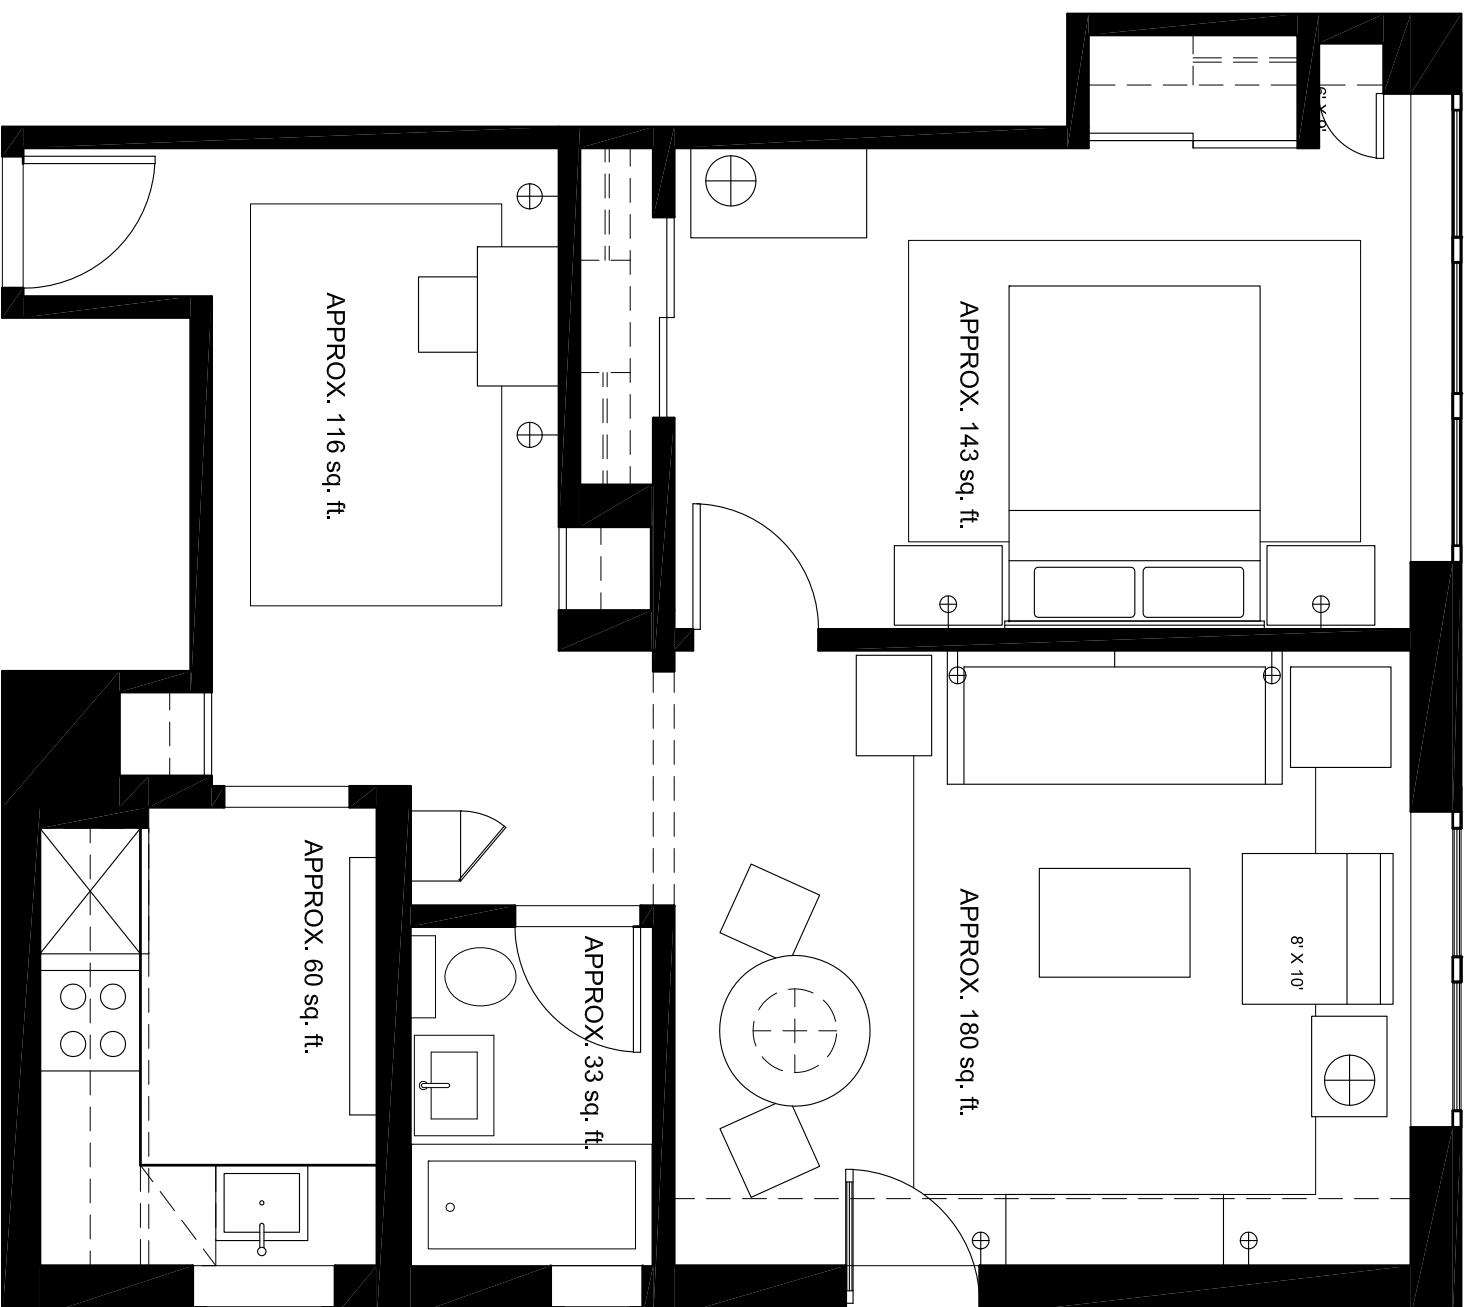

## INTERIOR DESIGN RELIEF PROJECT

KIMBERLY PASTUCH  
251 W BROADWAY #107, LONG BEACH, NY 11561

**1** FURNITURE PLAN  
 Scale: 1/4" = 1'-0"

- CEILING HEIGHT: 94" AFF
- BATHROOM CEILING HEIGHT: 90"
- HEIGHT OF OPENINGS: 82.5"
- BATHROOM SILL HEIGHT: 43"
- KITCHEN SILL HEIGHT: 44.5"
- LIVING ROOM &
- BEDROOM SILL HEIGHT: 35"
- KITCHEN SOFFIT HEIGHT: 6"
- LIVING ROOM SOFFIT HEIGHT: 5"

**1** FURNITURE PLAN  
Scale: 1/4" = 1'-0"

CEILING HEIGHT: 94" AFF  
 BATHROOM CEILING HEIGHT: 90"  
 HEIGHT OF OPENINGS: 82.5"  
 BATHROOM SILL HEIGHT: 43"  
 KITCHEN SILL HEIGHT: 44.5"  
 LIVING ROOM &  
 BEDROOM SILL HEIGHT: 35"  
 KITCHEN SOFFIT HEIGHT: 6"  
 LIVING ROOM SOFFIT HEIGHT: 5"

**1** FURNITURE PLAN  
 Scale: 1/4" = 1'-0"

- CEILING HEIGHT: 94" AFF
- BATHROOM CEILING HEIGHT: 90"
- HEIGHT OF OPENINGS: 82.5"
- BATHROOM SILL HEIGHT: 43"
- KITCHEN SILL HEIGHT: 44.5"
- LIVING ROOM &  
 BEDROOM SILL HEIGHT: 35"
- KITCHEN SOFFIT HEIGHT: 6"
- LIVING ROOM SOFFIT HEIGHT: 5"

### Dining Area

Ballard Designs Coventry  
seating

cb2 Odyssey  
39.5 Dia 30.25 H

Thos. Baker 47w x 32 d  
x 30 H

cb2 Vapor Chair  
18 x 18 x 32.5H

cb2 Pony Tweed  
Chair  
19 x 20.5 x 34H