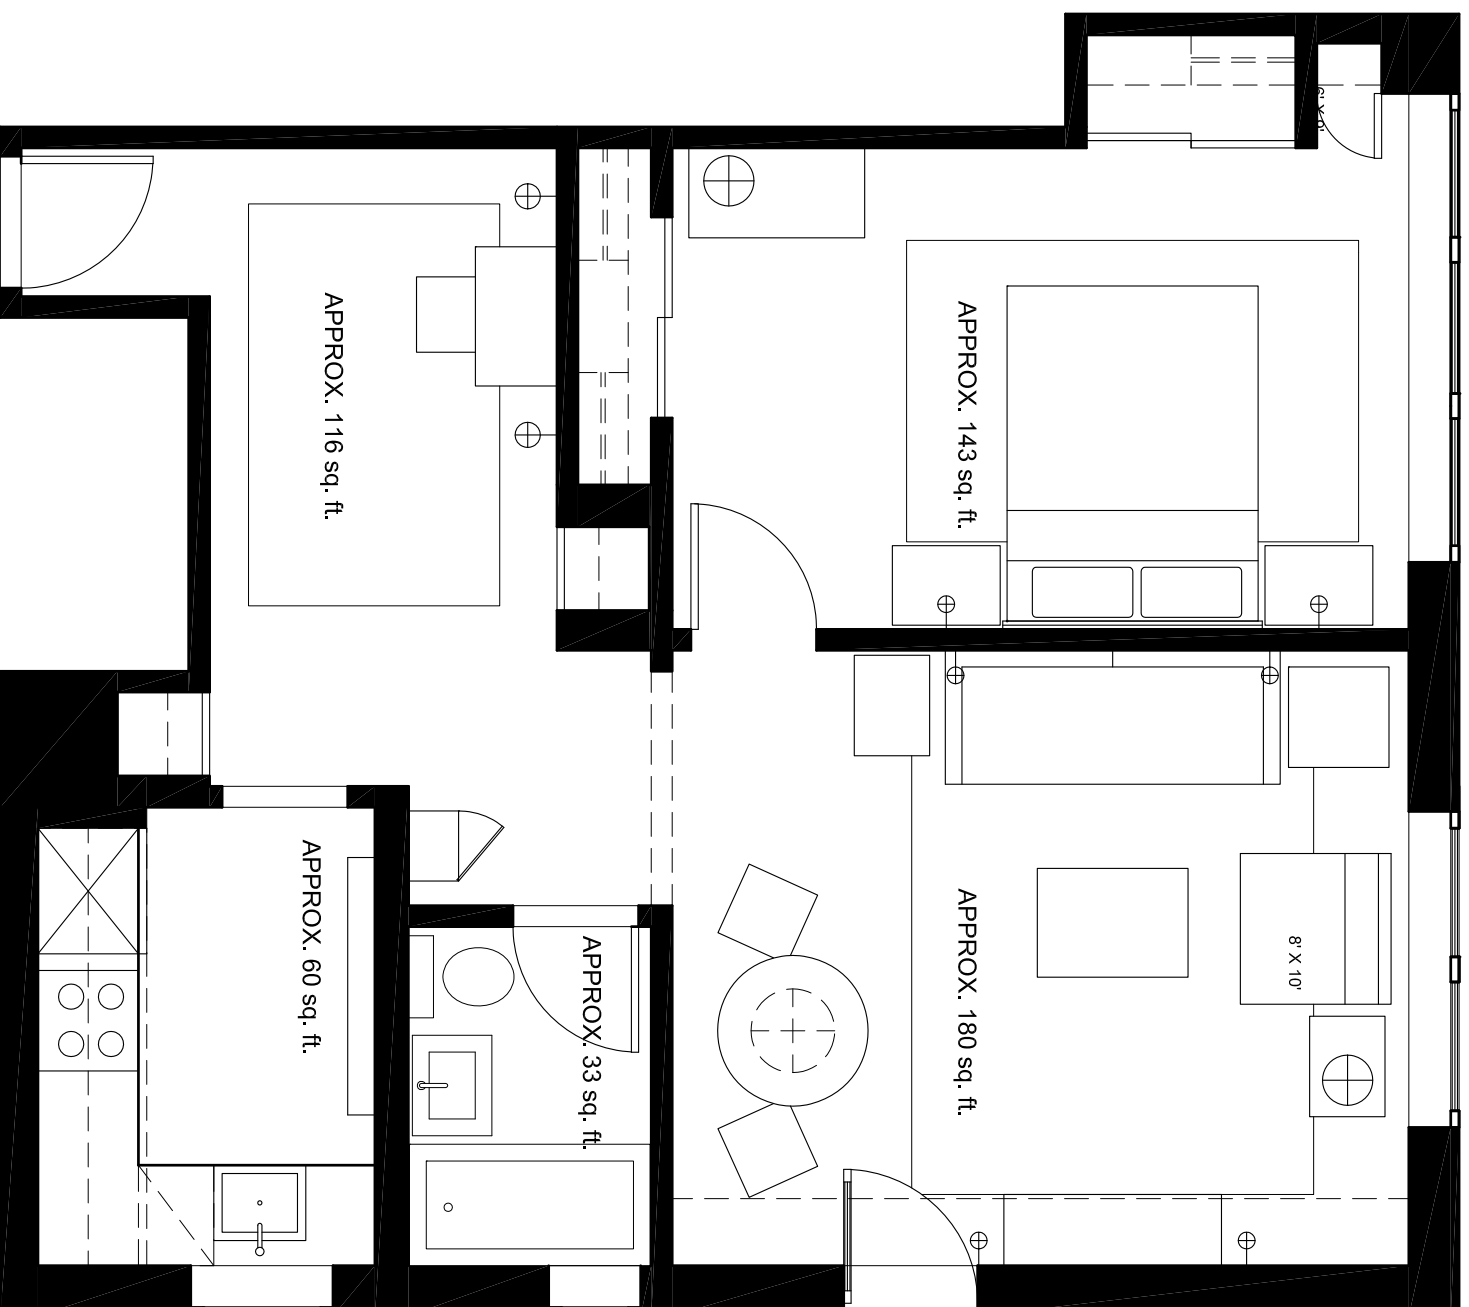

## INTERIOR DESIGN RELIEF PROJECT

KIMBERLY PASTUCH  
251 W BROADWAY #107, LONG BEACH, NY 11561

**1** FURNITURE PLAN  
 Scale: 1/4" = 1'-0"

- CEILING HEIGHT: 94" AFF
- BATHROOM CEILING HEIGHT: 90"
- HEIGHT OF OPENINGS: 82.5"
- BATHROOM SILL HEIGHT: 43"
- KITCHEN SILL HEIGHT: 44.5"
- LIVING ROOM &
- BEDROOM SILL HEIGHT: 35"
- KITCHEN SOFFIT HEIGHT: 6"
- LIVING ROOM SOFFIT HEIGHT: 5"

**1** FURNITURE PLAN  
Scale: 1/4" = 1'-0"

CEILING HEIGHT: 94" AFF  
 BATHROOM CEILING HEIGHT: 90"  
 HEIGHT OF OPENINGS: 82.5"  
 BATHROOM SILL HEIGHT: 43"  
 KITCHEN SILL HEIGHT: 44.5"  
 LIVING ROOM &  
 BEDROOM SILL HEIGHT: 35"  
 KITCHEN SOFFIT HEIGHT: 6"  
 LIVING ROOM SOFFIT HEIGHT: 5"

**1** FURNITURE PLAN  
 Scale: 1/4" = 1'-0"

- CEILING HEIGHT: 94" AFF
- BATHROOM CEILING HEIGHT: 90"
- HEIGHT OF OPENINGS: 82.5"
- BATHROOM SILL HEIGHT: 43"
- KITCHEN SILL HEIGHT: 44.5"
- LIVING ROOM &  
 BEDROOM SILL HEIGHT: 35"
- KITCHEN SOFFIT HEIGHT: 6"
- LIVING ROOM SOFFIT HEIGHT: 5"

### Dining Area

Ballard Designs Coventry  
seating

cb2 Odyssey  
39.5 Dia 30.25 H

Thos. Baker 47w x 32 d  
x 30 H

cb2 Vapor Chair  
18 x 18 x 32.5H

cb2 Pony Tweed  
Chair  
19 x 20.5 x 34H