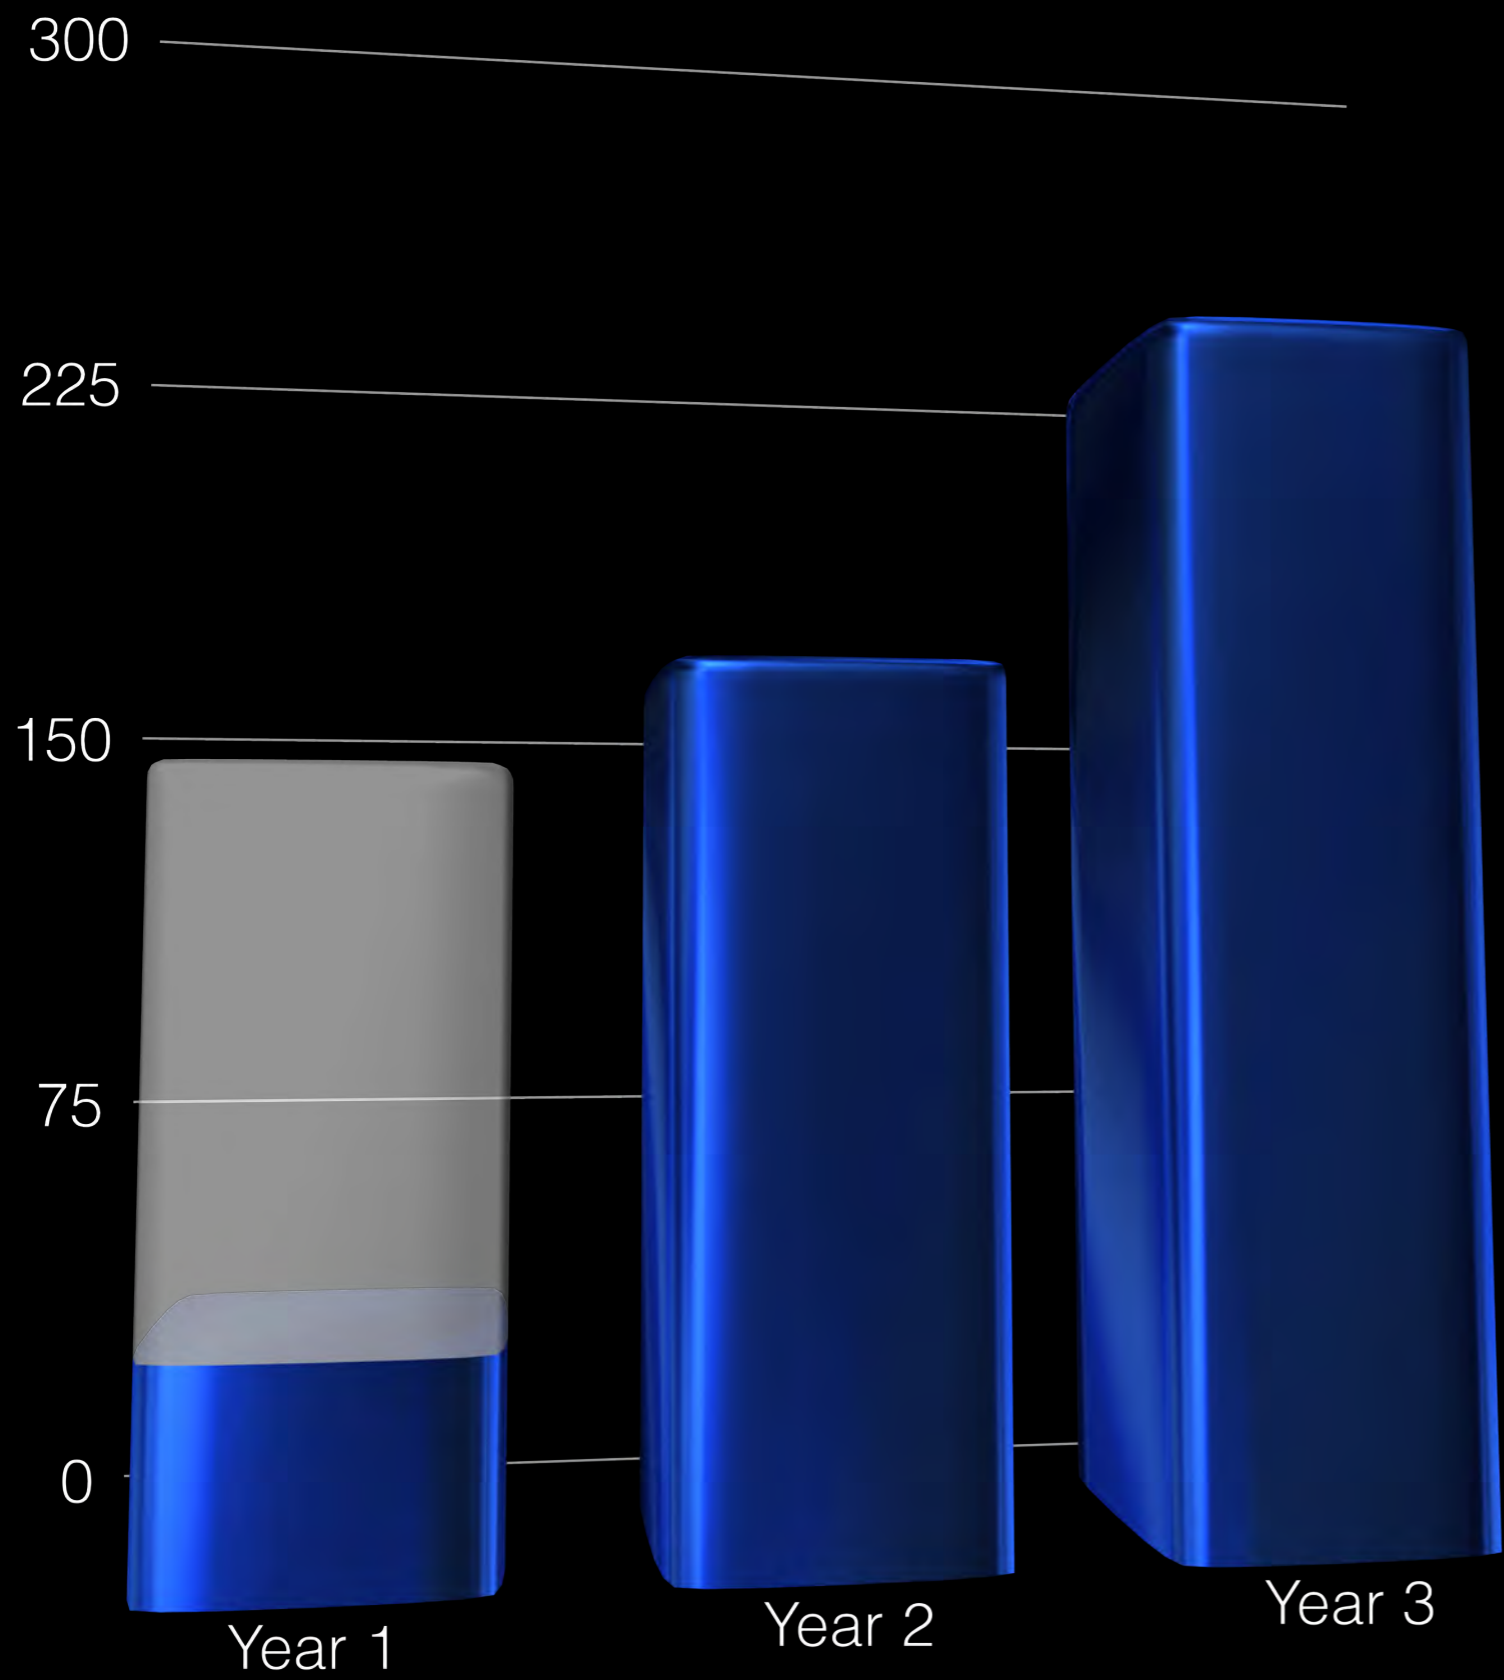

SOCIALLY SAVVY

**#CAPTUREtheCURE
for World AIDS Day**

SOCIALLY SAVVY

Joint Venture

Die ... Südd

ADVERTISING
AND PROMOTION

\$222
million
retail sales in Year 3

\$59 million
Profit

What's next?

KALEIDOSCOPE HD

MAC

SAMSUNG