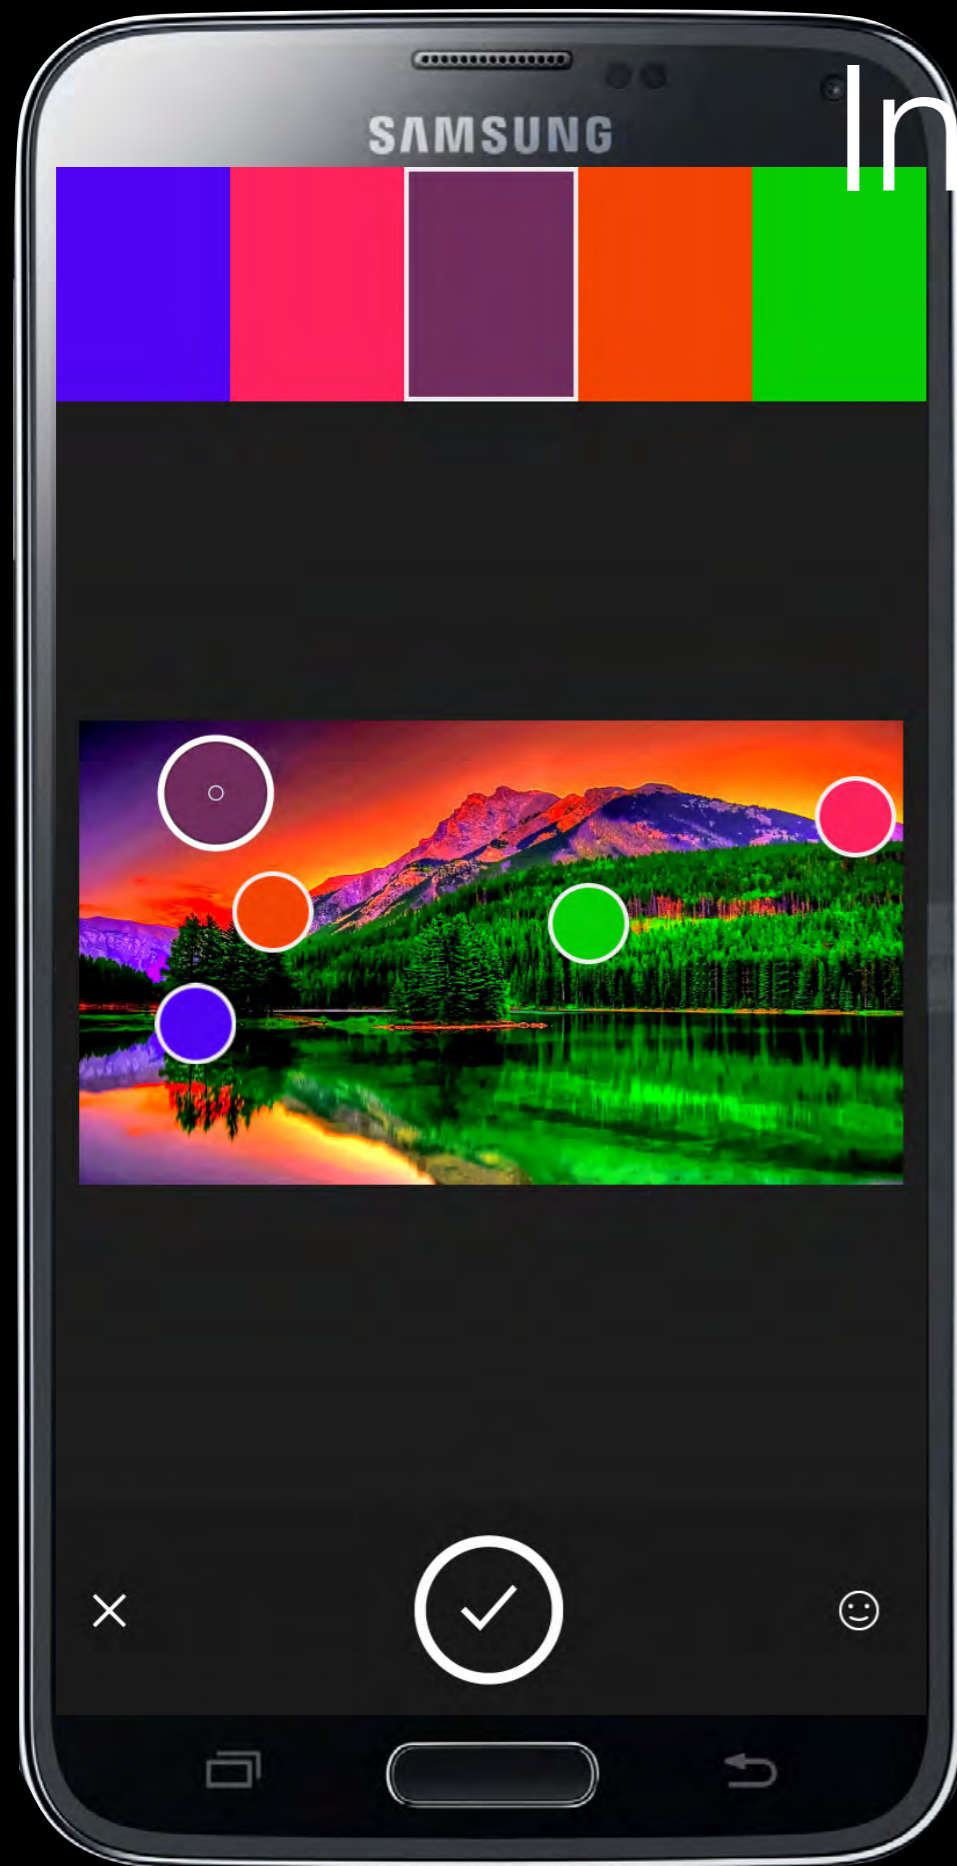

61% of consumers enjoy
experimenting with
new lip colors

INSPIRED BY

POWERED BY

SAMSUNG

Global Color Authority

The background is a deep blue with several large, overlapping, semi-transparent blue shapes that resemble stylized leaves or petals. In the upper right quadrant, the Samsung logo is displayed in white, bold, uppercase letters within a white oval. The logo is surrounded by a cluster of small, bright white dots, giving it a glowing or starburst effect.

KALEIDOSCOPE HD

Wearable technology is re-imagined with the first ever device that allows you to capture any color instantaneously and apply directly to your lips.

SEE IT. CAPTURE IT. WEAR IT.

INSPIRED BY MAC. POWERED BY SAMSUNG.
KALEIDOSCOPE HD will inspire the world and create the future.

Pigment Cartridge

Optics

Device

SRP: \$79.00

includes:
one product cartridge
+ one pigment cartridge

Product + Pigment Cartridges

SRP: \$8.00

per replacement cartridge

Integrated Mobile App

Battery Life Indicator

Cartridge Replenishment Alert

Capture & Save

Magic Mirror

Social Integration

KALEIDOSCOPE HD

MAC